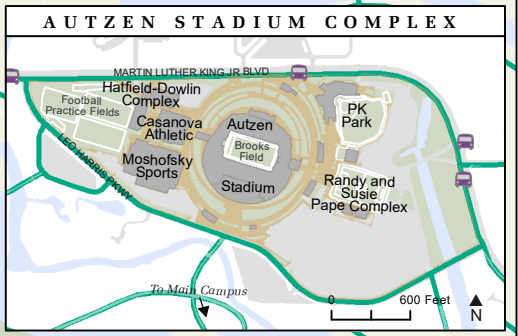

UNIVERSITY OF OREGON

BICYCLING

- Covered Bicycle Parking
- Uncovered Bicycle Parking
- Dismount Path at All Times
- Bicycle Route
- LTD LTD Bus Stop
- EmX EmX Station
- BRS Bicycle Repair Station
- BL Bicycle Locker

© 2017
UO Campus GIS & Mapping