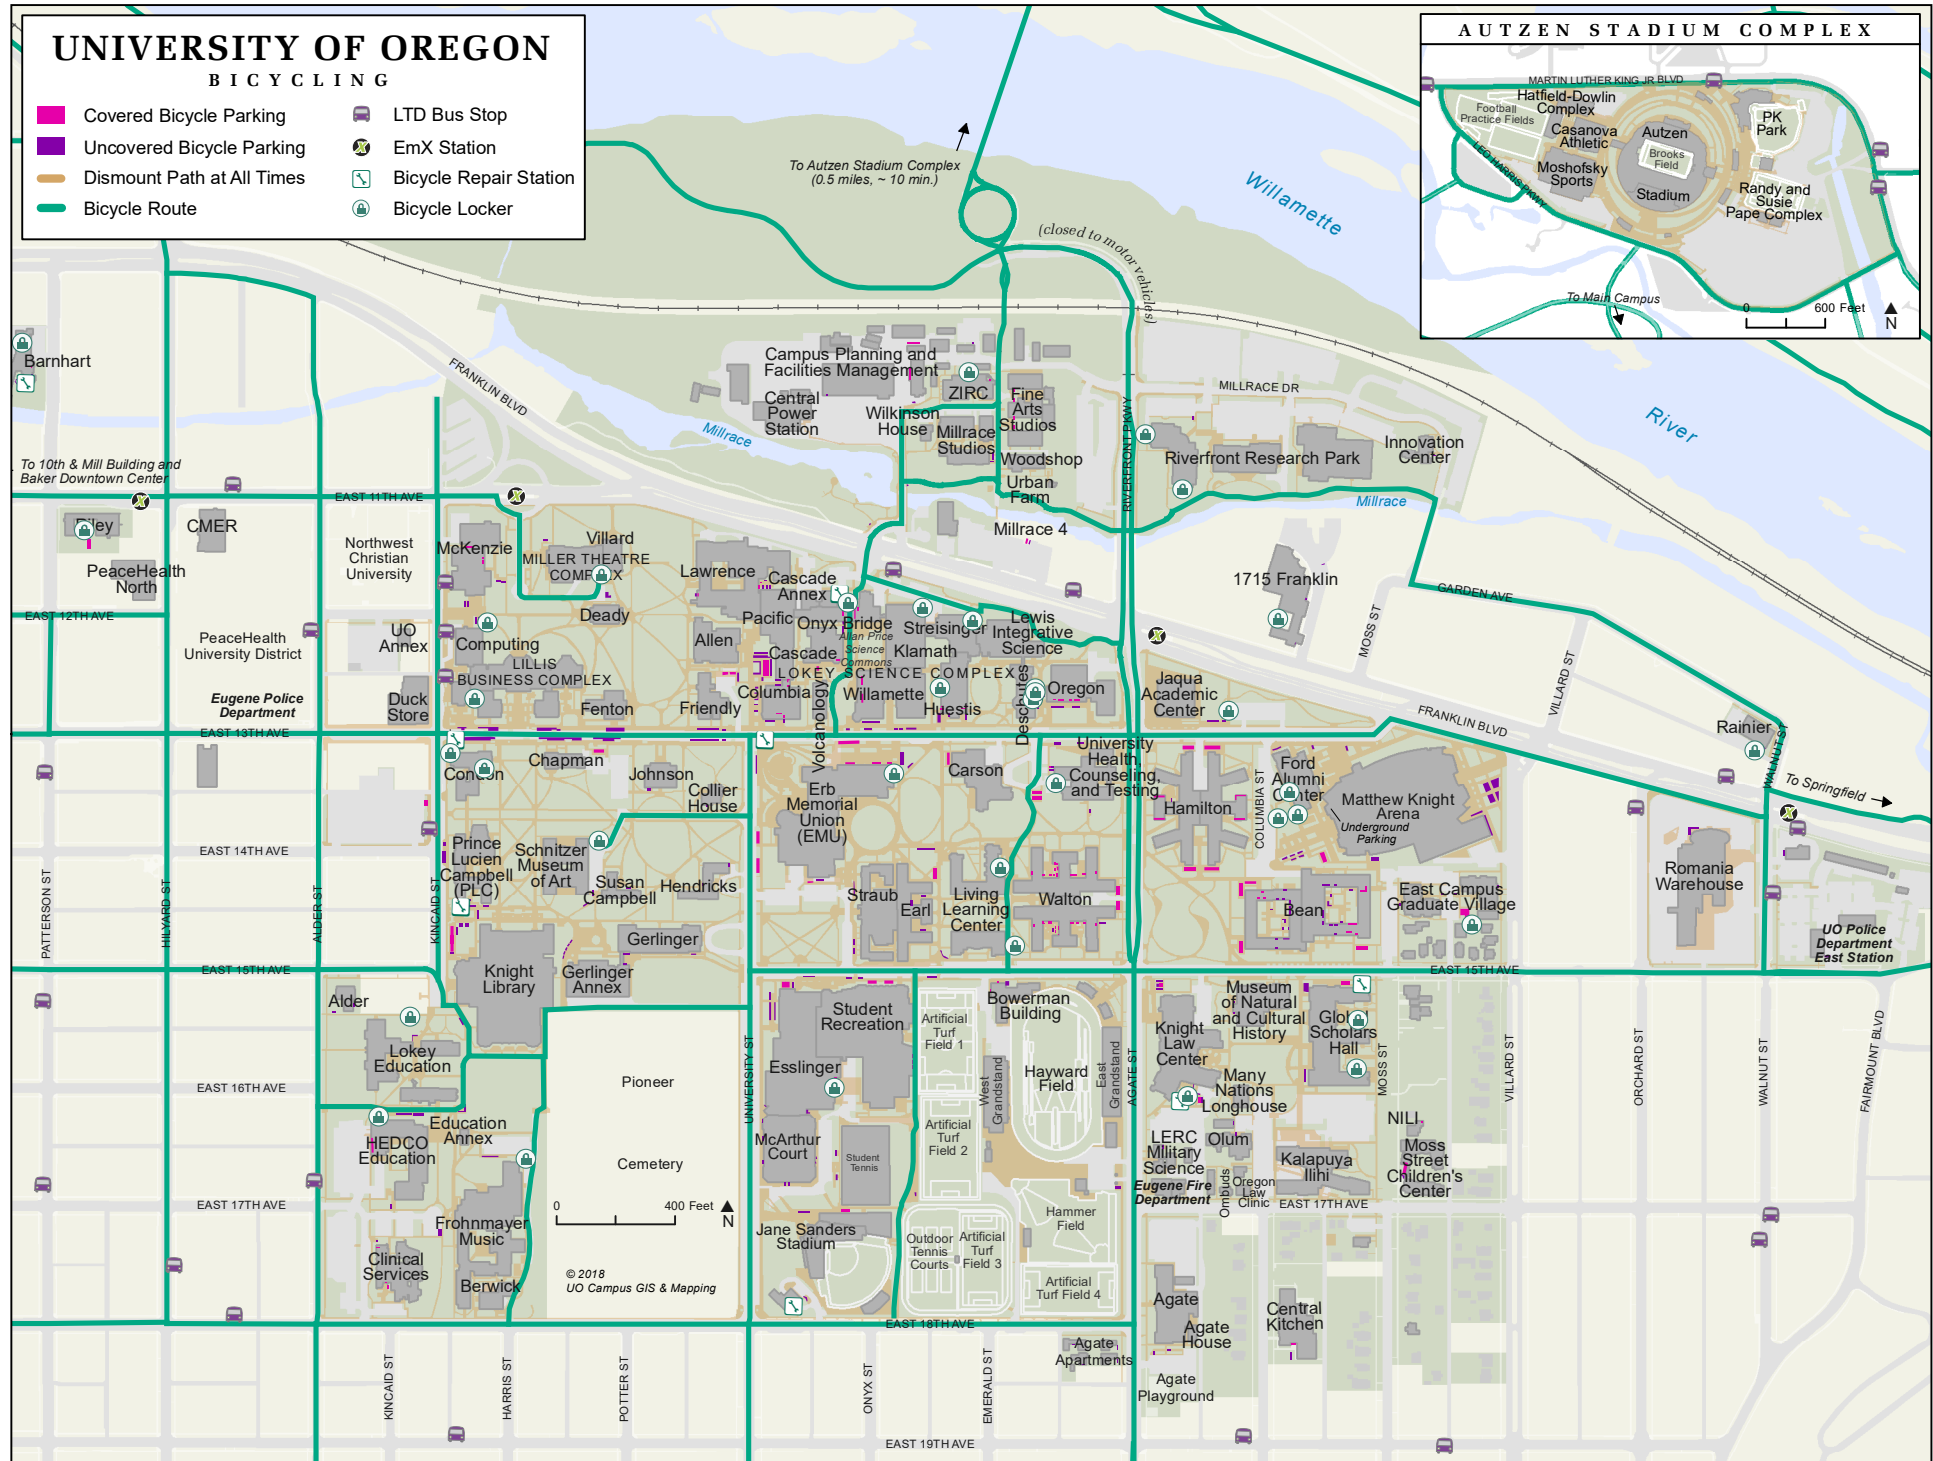

UNIVERSITY OF OREGON

BICYCLING

- Covered Bicycle Parking
- Uncovered Bicycle Parking
- Dismount Path at All Times
- Bicycle Route
- LTD Bus Stop
- EmX Station
- Bicycle Repair Station
- Bicycle Locker

© 2018
UO Campus GIS & Mapping