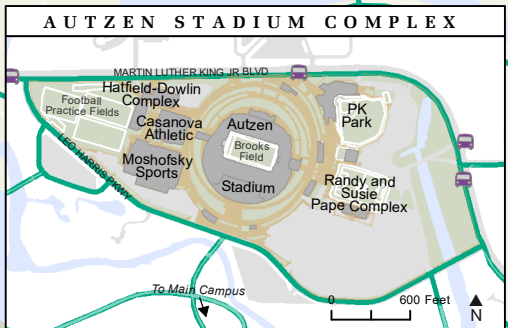

UNIVERSITY OF OREGON

BICYCLING

- Covered Bicycle Parking
- Uncovered Bicycle Parking
- Dismount Path at All Times
- Bicycle Route
- LTD Bus Stop
- EmX Station
- Bicycle Repair Station
- Bicycle Locker

© 2018
UO Campus GIS & Mapping