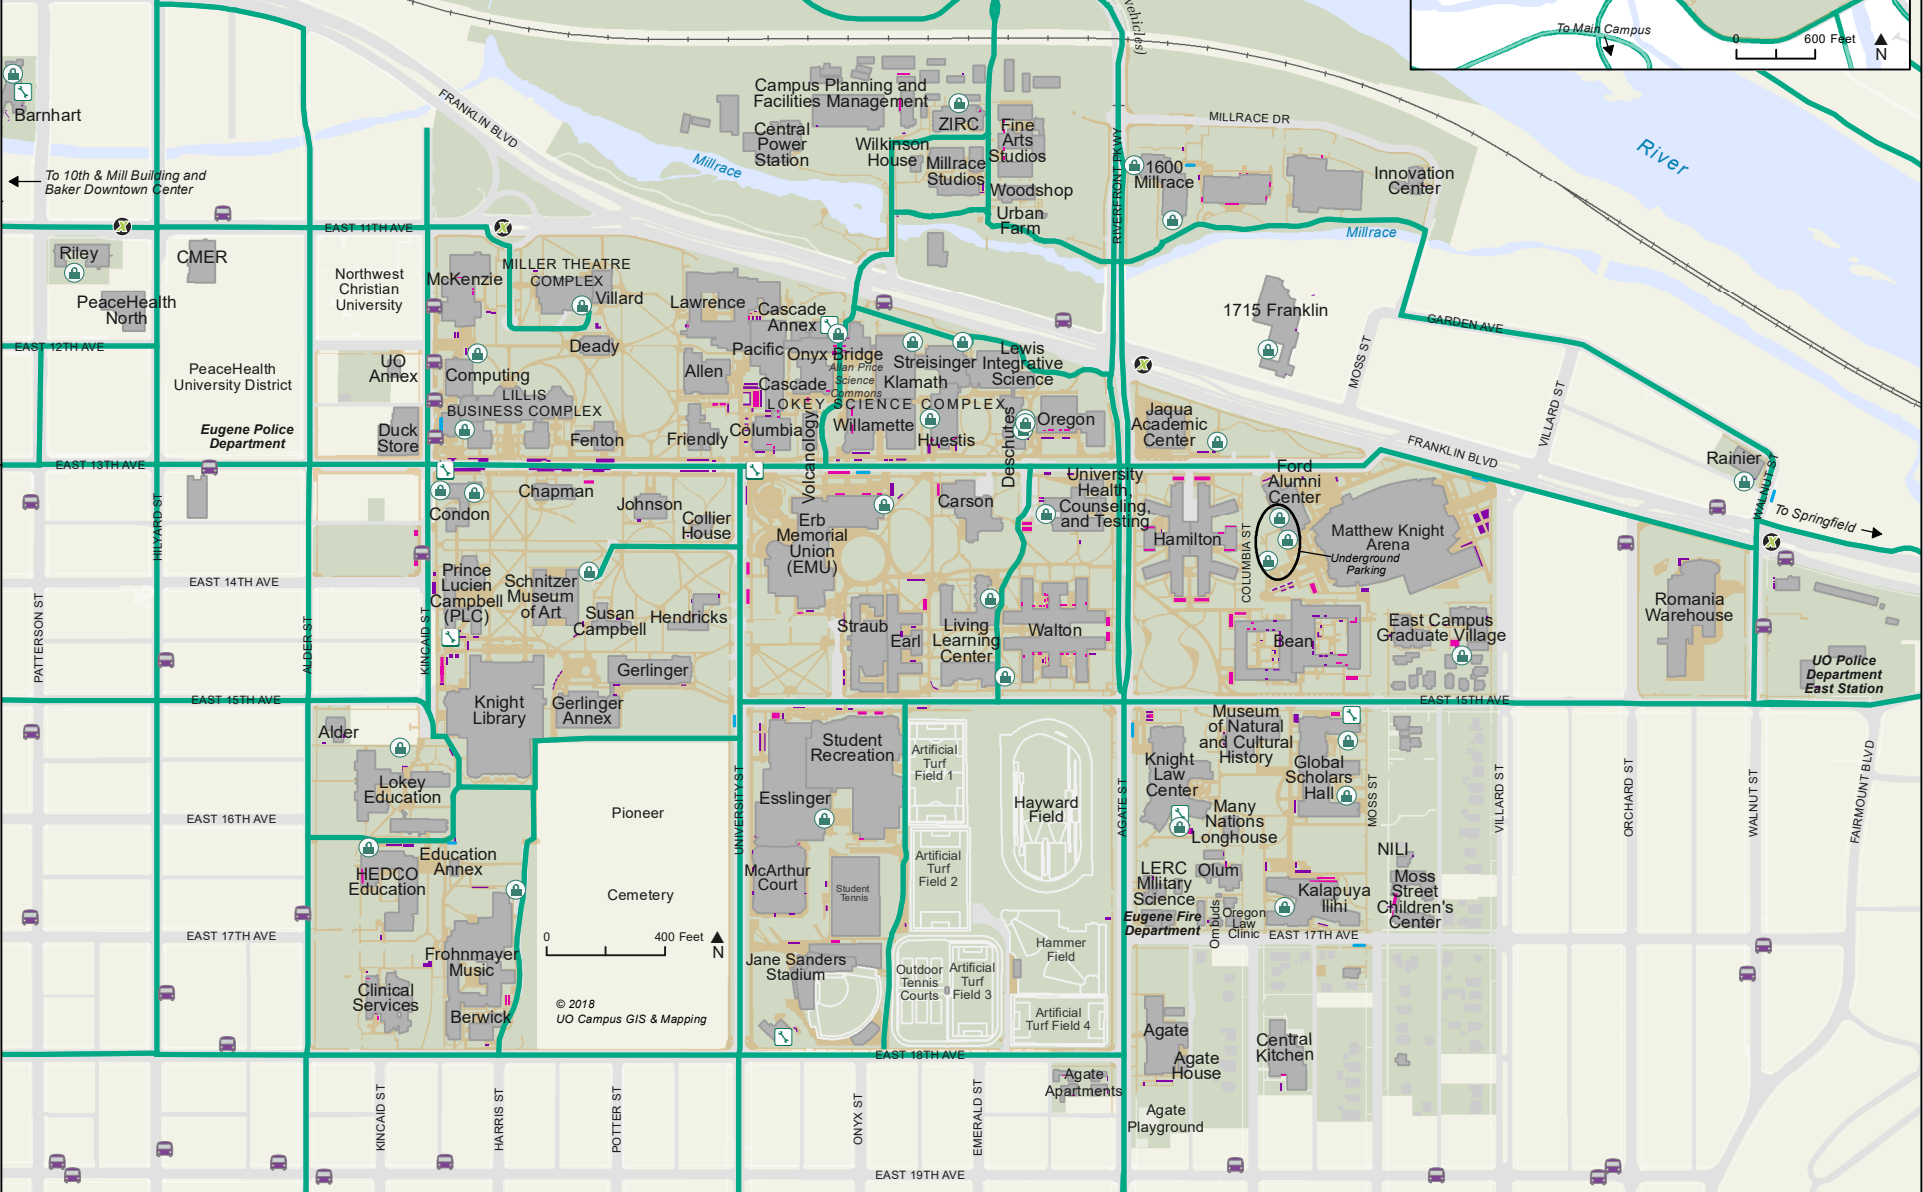

# UNIVERSITY OF OREGON BICYCLING

- Covered Bicycle Parking
- Uncovered Bicycle Parking
- Peace Health Bike Share
- Dismount Path at All Times
- Bicycle Route
- LTD Bus Stop
- EmX Station
- Bicycle Repair Station
- Bicycle Locker

To Autzen Stadium Complex  
(0.5 miles, ~ 10 min.)

(closed to motor vehicles)

To 10th & Mill Building and Baker Downtown Center

To Springfield