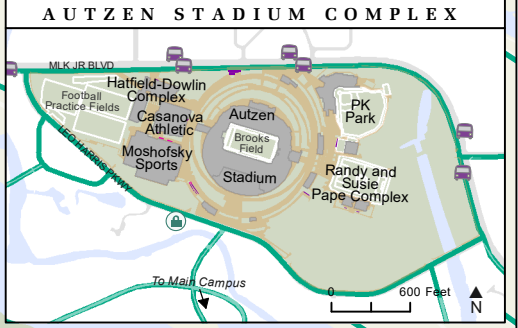

# UNIVERSITY OF OREGON BICYCLING

- Covered Bicycle Parking
- Uncovered Bicycle Parking
- Peace Health Bike Share
- Dismount Path at All Times
- Bicycle Route
- LTD Bus Stop
- EmX Station
- Bicycle Repair Station
- Bicycle Locker

To Autzen Stadium Complex  
(0.5 miles, ~ 10 min.)

(closed to motor vehicles)

To 10th & Mill Building and Baker Downtown Center

To Springfield