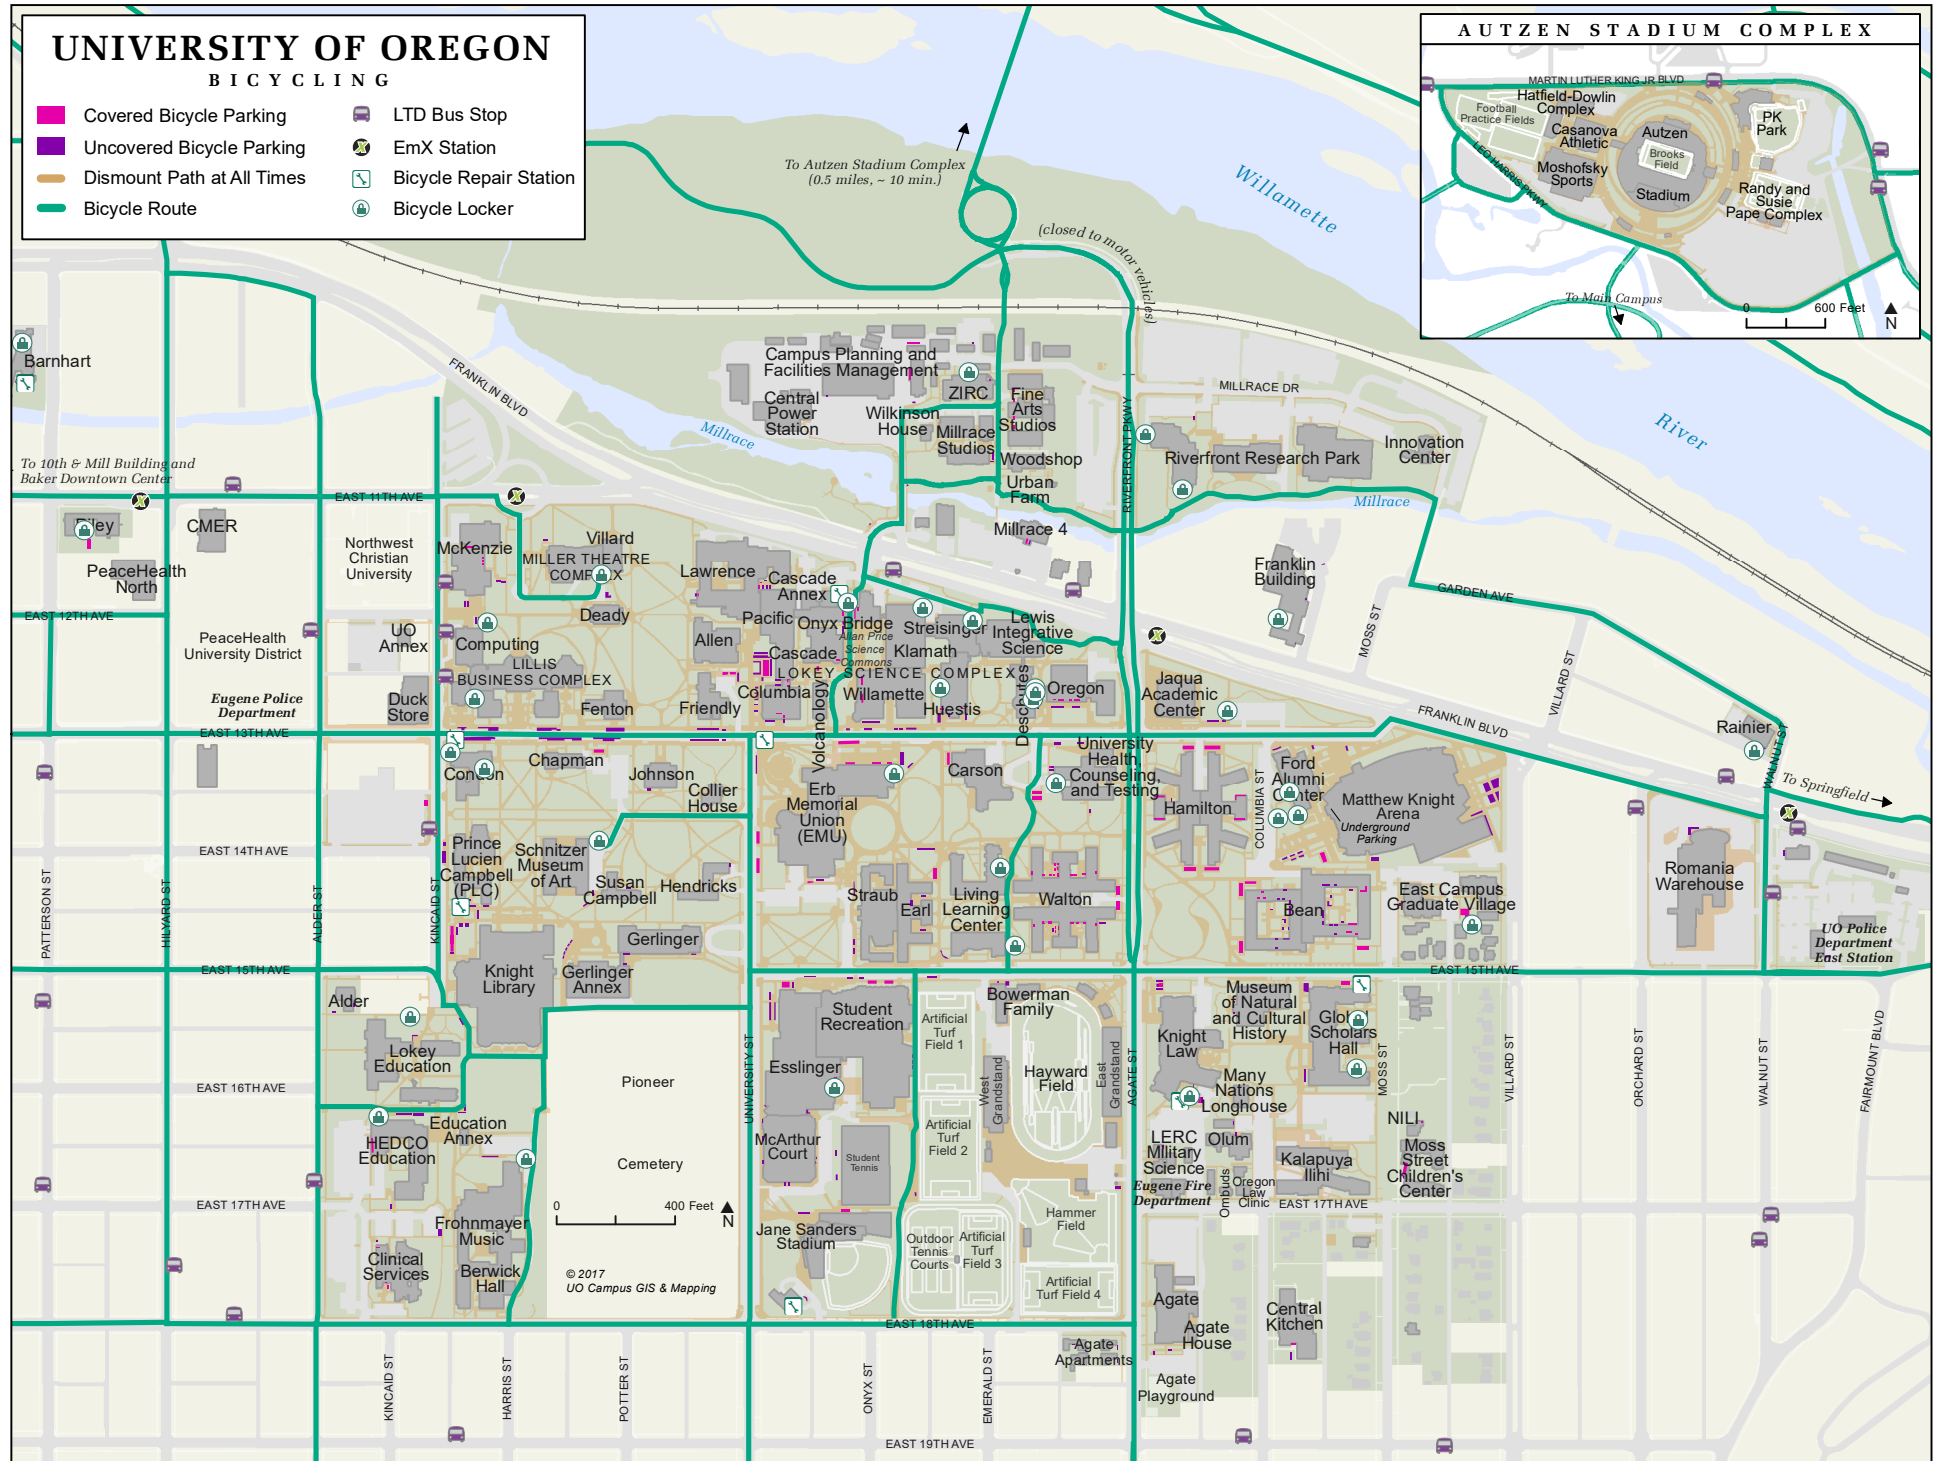

UNIVERSITY OF OREGON

BICYCLING

- Covered Bicycle Parking
- Uncovered Bicycle Parking
- Dismount Path at All Times
- Bicycle Route
- LTD LTD Bus Stop
- EmX EmX Station
- BRS Bicycle Repair Station
- BL Bicycle Locker

© 2017
UO Campus GIS & Mapping