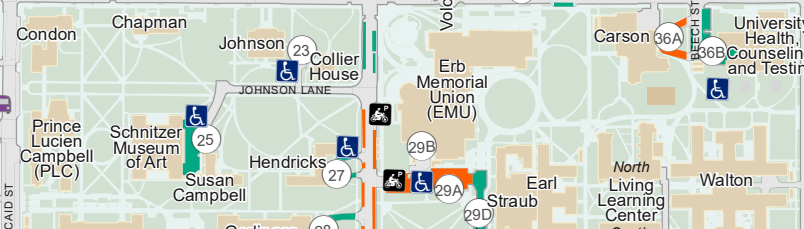

Parking and Transportation

UNIVERSITY OF OREGON

EUGENE

To Autzen Stadium Complex
(0.5 miles, ~ 10 min.)
Riverfront Fields
Bike Path

To Riley Hall, Barnhart Hall, Baker Downtown Center (see inset above)

Faculty, Staff, or Student Parking	Parking Lot Identification	LTD
Faculty, or Staff Permit Parking	Motorcycle Parking	EMX Station
Hourly Paid Parking	ADA Locations	Overnight Student Parking

© 2018 UO Campus GIS & Mapping

0 300 Feet

To EC Cares

To Springfield