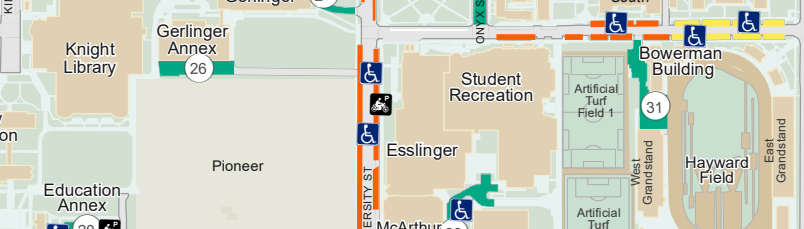

Parking and Transportation

UNIVERSITY OF OREGON

EUGENE

To Autzen Stadium Complex
(0.5 miles, ~ 10 min.)
Riverfront Fields
Bike Path

To Riley Hall, Barnhart Hall, Baker Downtown Center (see inset above)

Faculty, Staff, or Student Parking	Parking Lot Identification	LTD
Faculty, or Staff Permit Parking	Motorcycle Parking	EMX Station
Hourly Paid Parking	ADA Locations	Overnight Student Parking

© 2018 UO Campus GIS & Mapping

0 300 Feet

To EC Cares

To Springfield