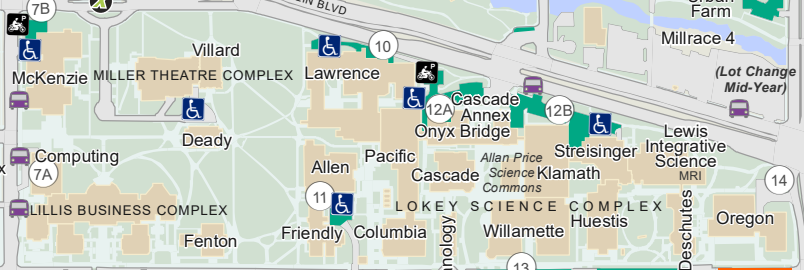

Parking and Transportation

UNIVERSITY OF OREGON

EUGENE

To Autzen Stadium Complex
(0.5 miles, ~ 10 min.)
Riverfront Fields
Bike Path

To Riley Hall, Barnhart Hall, Baker Downtown Center (see inset above)

Faculty, Staff, or Student Parking	Parking Lot Identification	LTD
Faculty, or Staff Permit Parking	Motorcycle Parking	EMX Station
Hourly Paid Parking	ADA Locations	Overnight Student Parking

© 2018 UO Campus GIS & Mapping

0 300 Feet

To EC Cares

To Springfield