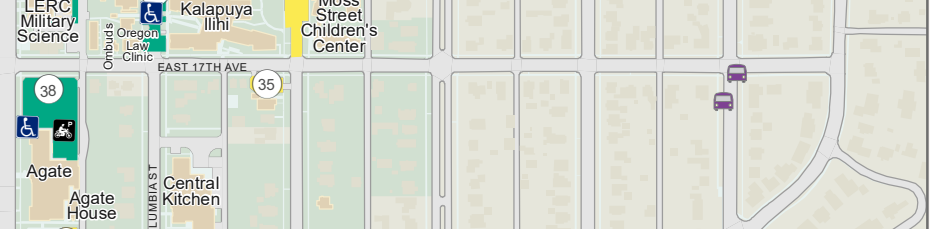

Parking and Transportation

UNIVERSITY OF OREGON

EUGENE

To Autzen Stadium Complex
(0.5 miles, ~ 10 min.)
Riverfront Fields
Bike Path

To Riley Hall, Barnhart Hall, Baker Downtown Center (see inset above)

Faculty, Staff, or Student Parking	Parking Lot Identification	LTD
Faculty, or Staff Permit Parking	Motorcycle Parking	EMX Station
Hourly Paid Parking	ADA Locations	Overnight Student Parking

© 2018 UO Campus GIS & Mapping

0 300 Feet

To EC Cares

To Springfield