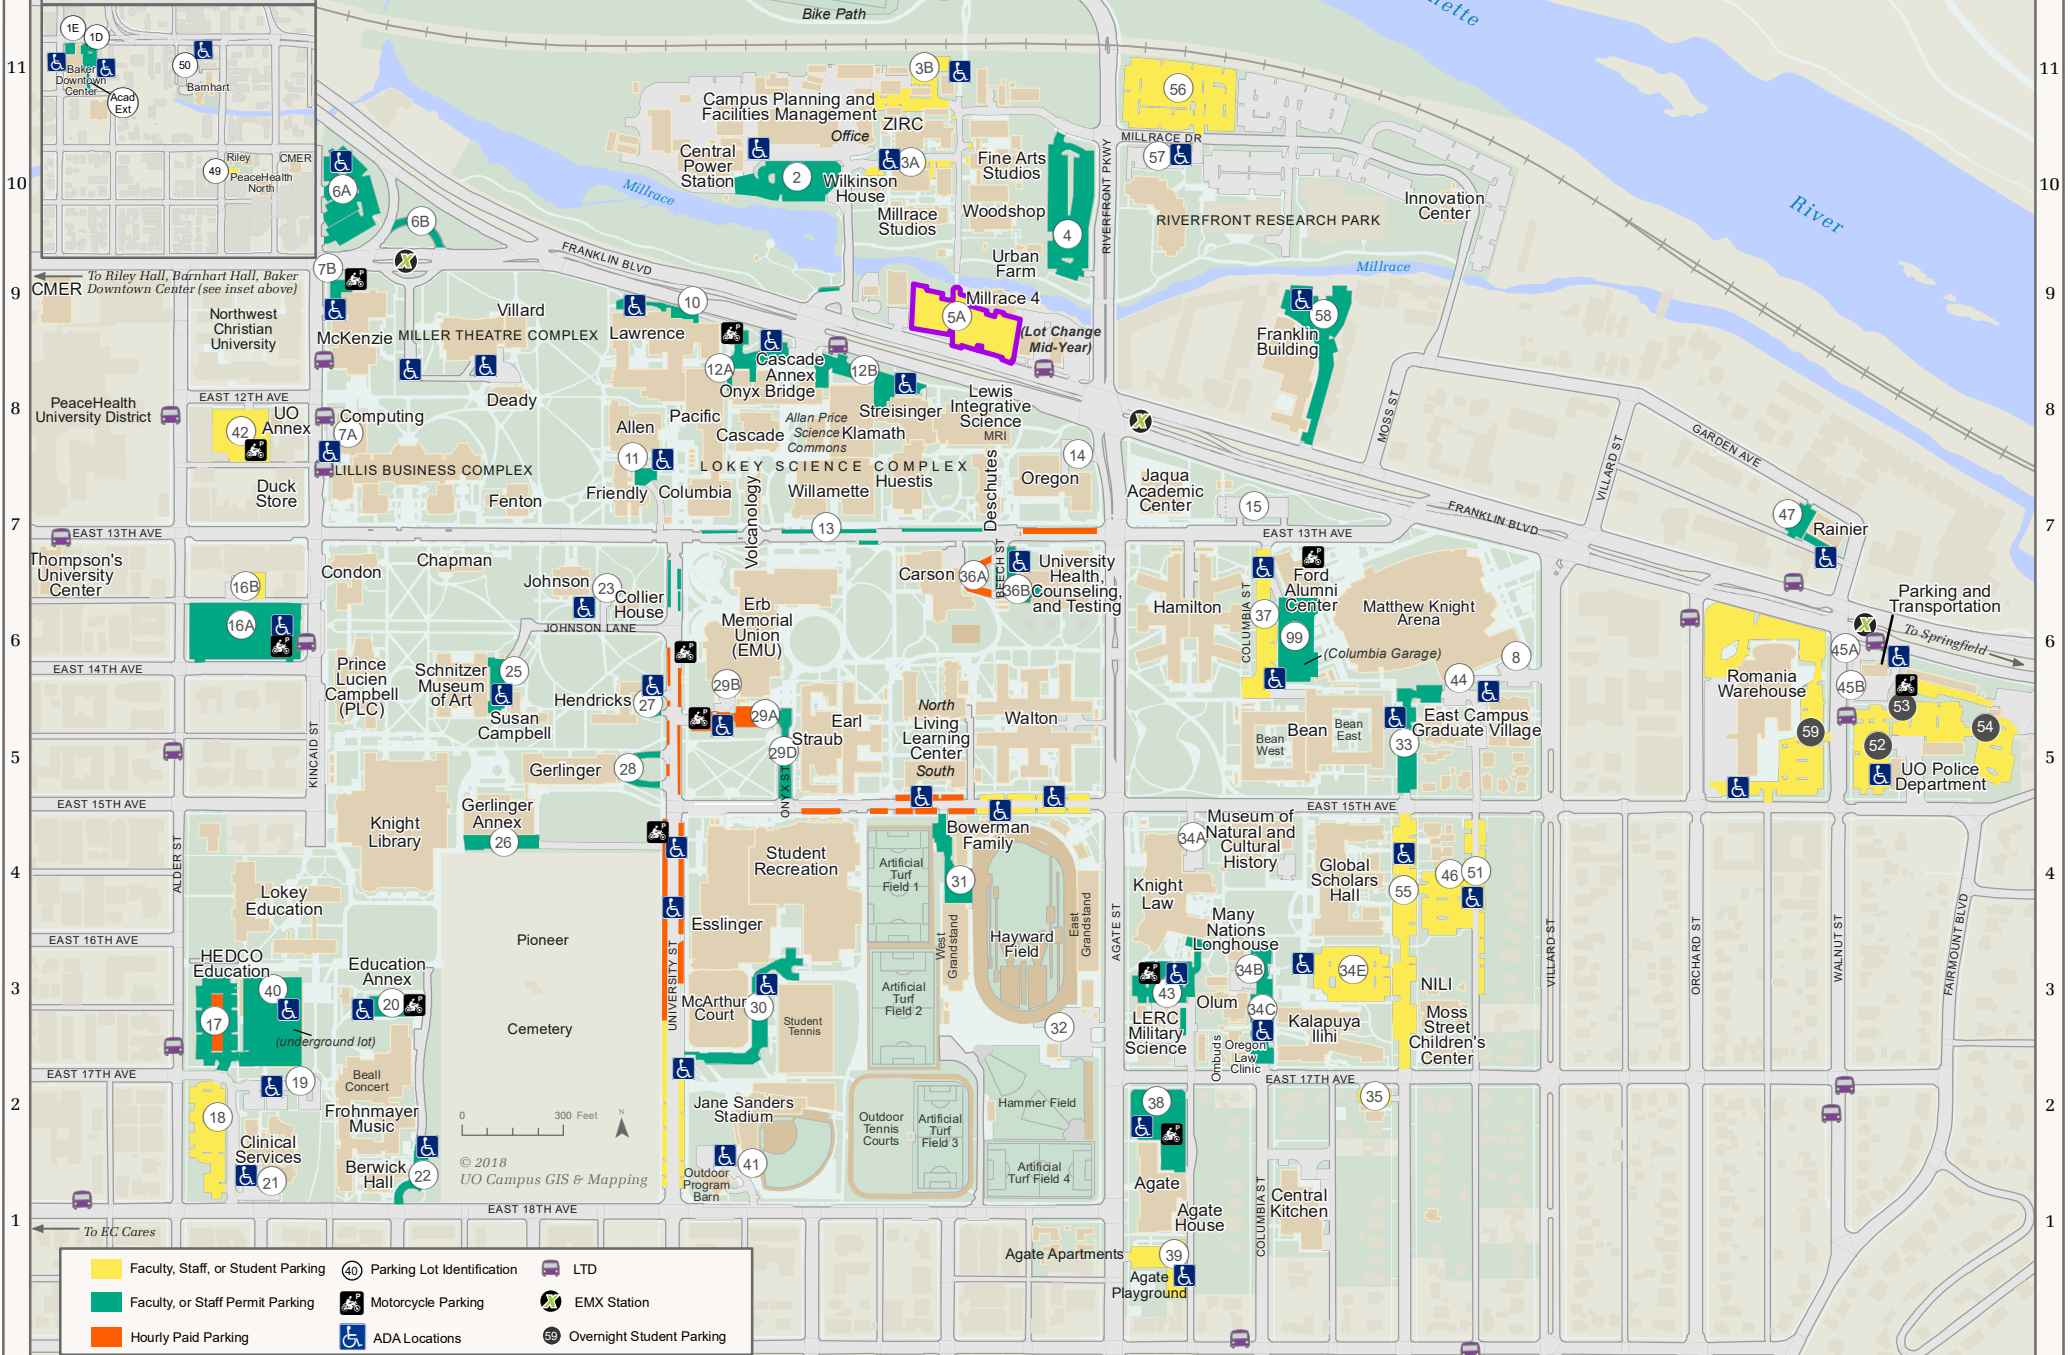

# Parking and Transportation

UNIVERSITY OF OREGON

EUGENE

To Autzen Stadium Complex  
(0.5 miles, ~ 10 min.)  
Riverfront Fields  
Bike Path

## WEST CAMPUS

© 2018  
UO Campus GIS & Mapping

	Faculty, Staff, or Student Parking		Parking Lot Identification		LTD
	Faculty, or Staff Permit Parking		Motorcycle Parking		EMX Station
	Hourly Paid Parking		ADA Locations		Overnight Student Parking

A B C D E F G H I J K L M N O P Q

12 11 10 9 8 7 6 5 4 3 2 1

12 11 10 9 8 7 6 5 4 3 2 1