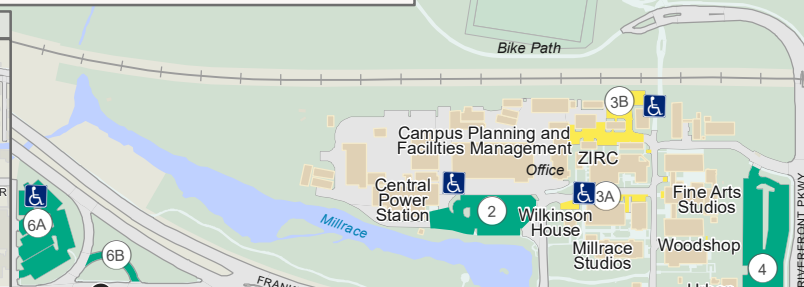

Parking and Transportation

UNIVERSITY OF OREGON

EUGENE

To Autzen Stadium Complex
(0.5 miles, ~ 10 min.)
Riverfront Fields
Bike Path

To Riley Hall, Barnhart Hall, Baker Downtown Center (see inset above)

Faculty, Staff, or Student Parking	Parking Lot Identification	LTD
Faculty, or Staff Permit Parking	Motorcycle Parking	EMX Station
Hourly Paid Parking	ADA Locations	Overnight Student Parking

© 2018 UO Campus GIS & Mapping

0 300 Feet

To EC Cares

To Springfield