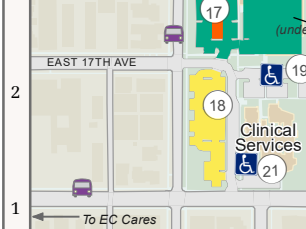

Parking and Transportation

UNIVERSITY OF OREGON

EUGENE

To Autzen Stadium Complex
(0.5 miles, ~ 10 min.)
Riverfront Fields
Bike Path

To Riley Hall, Barnhart Hall, Baker Downtown Center (see inset above)

Faculty, Staff, or Student Parking	Parking Lot Identification	LTD
Faculty, or Staff Permit Parking	Motorcycle Parking	EMX Station
Hourly Paid Parking	ADA Locations	Overnight Student Parking

© 2018 UO Campus GIS & Mapping

0 300 Feet

To EC Cares

To Springfield