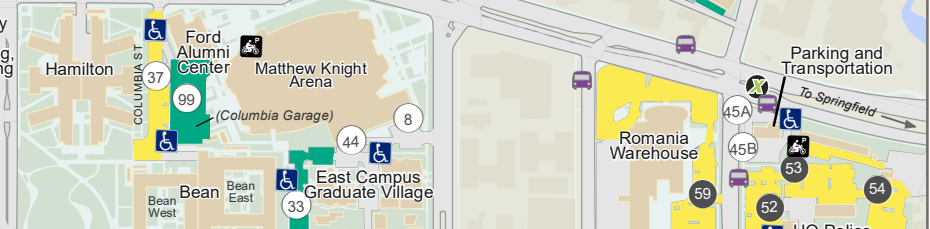

Parking and Transportation

UNIVERSITY OF OREGON

EUGENE

To Autzen Stadium Complex
(0.5 miles, ~ 10 min.)
Riverfront Fields
Bike Path

To Riley Hall, Barnhart Hall, Baker Downtown Center (see inset above)

Faculty, Staff, or Student Parking	Parking Lot Identification	LTD
Faculty, or Staff Permit Parking	Motorcycle Parking	EMX Station
Hourly Paid Parking	ADA Locations	Overnight Student Parking

© 2018 UO Campus GIS & Mapping

0 300 Feet

To EC Cares

To Springfield