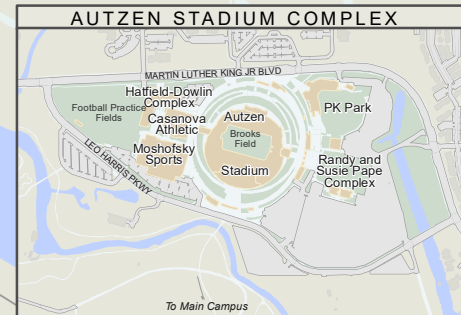

Parking and Transportation

UNIVERSITY OF OREGON

EUGENE

To Autzen Stadium Complex
(0.5 miles, ~ 10 min.)
Riverfront Fields
Bike Path

To Riley Hall, Barnhart Hall, Baker Downtown Center (see inset above)

Faculty, Staff, or Student Parking	Parking Lot Identification	LTD
Faculty, or Staff Permit Parking	Motorcycle Parking	EMX Station
Hourly Paid Parking	ADA Locations	Overnight Student Parking

© 2018 UO Campus GIS & Mapping

0 300 Feet

To EC Cares

To Springfield