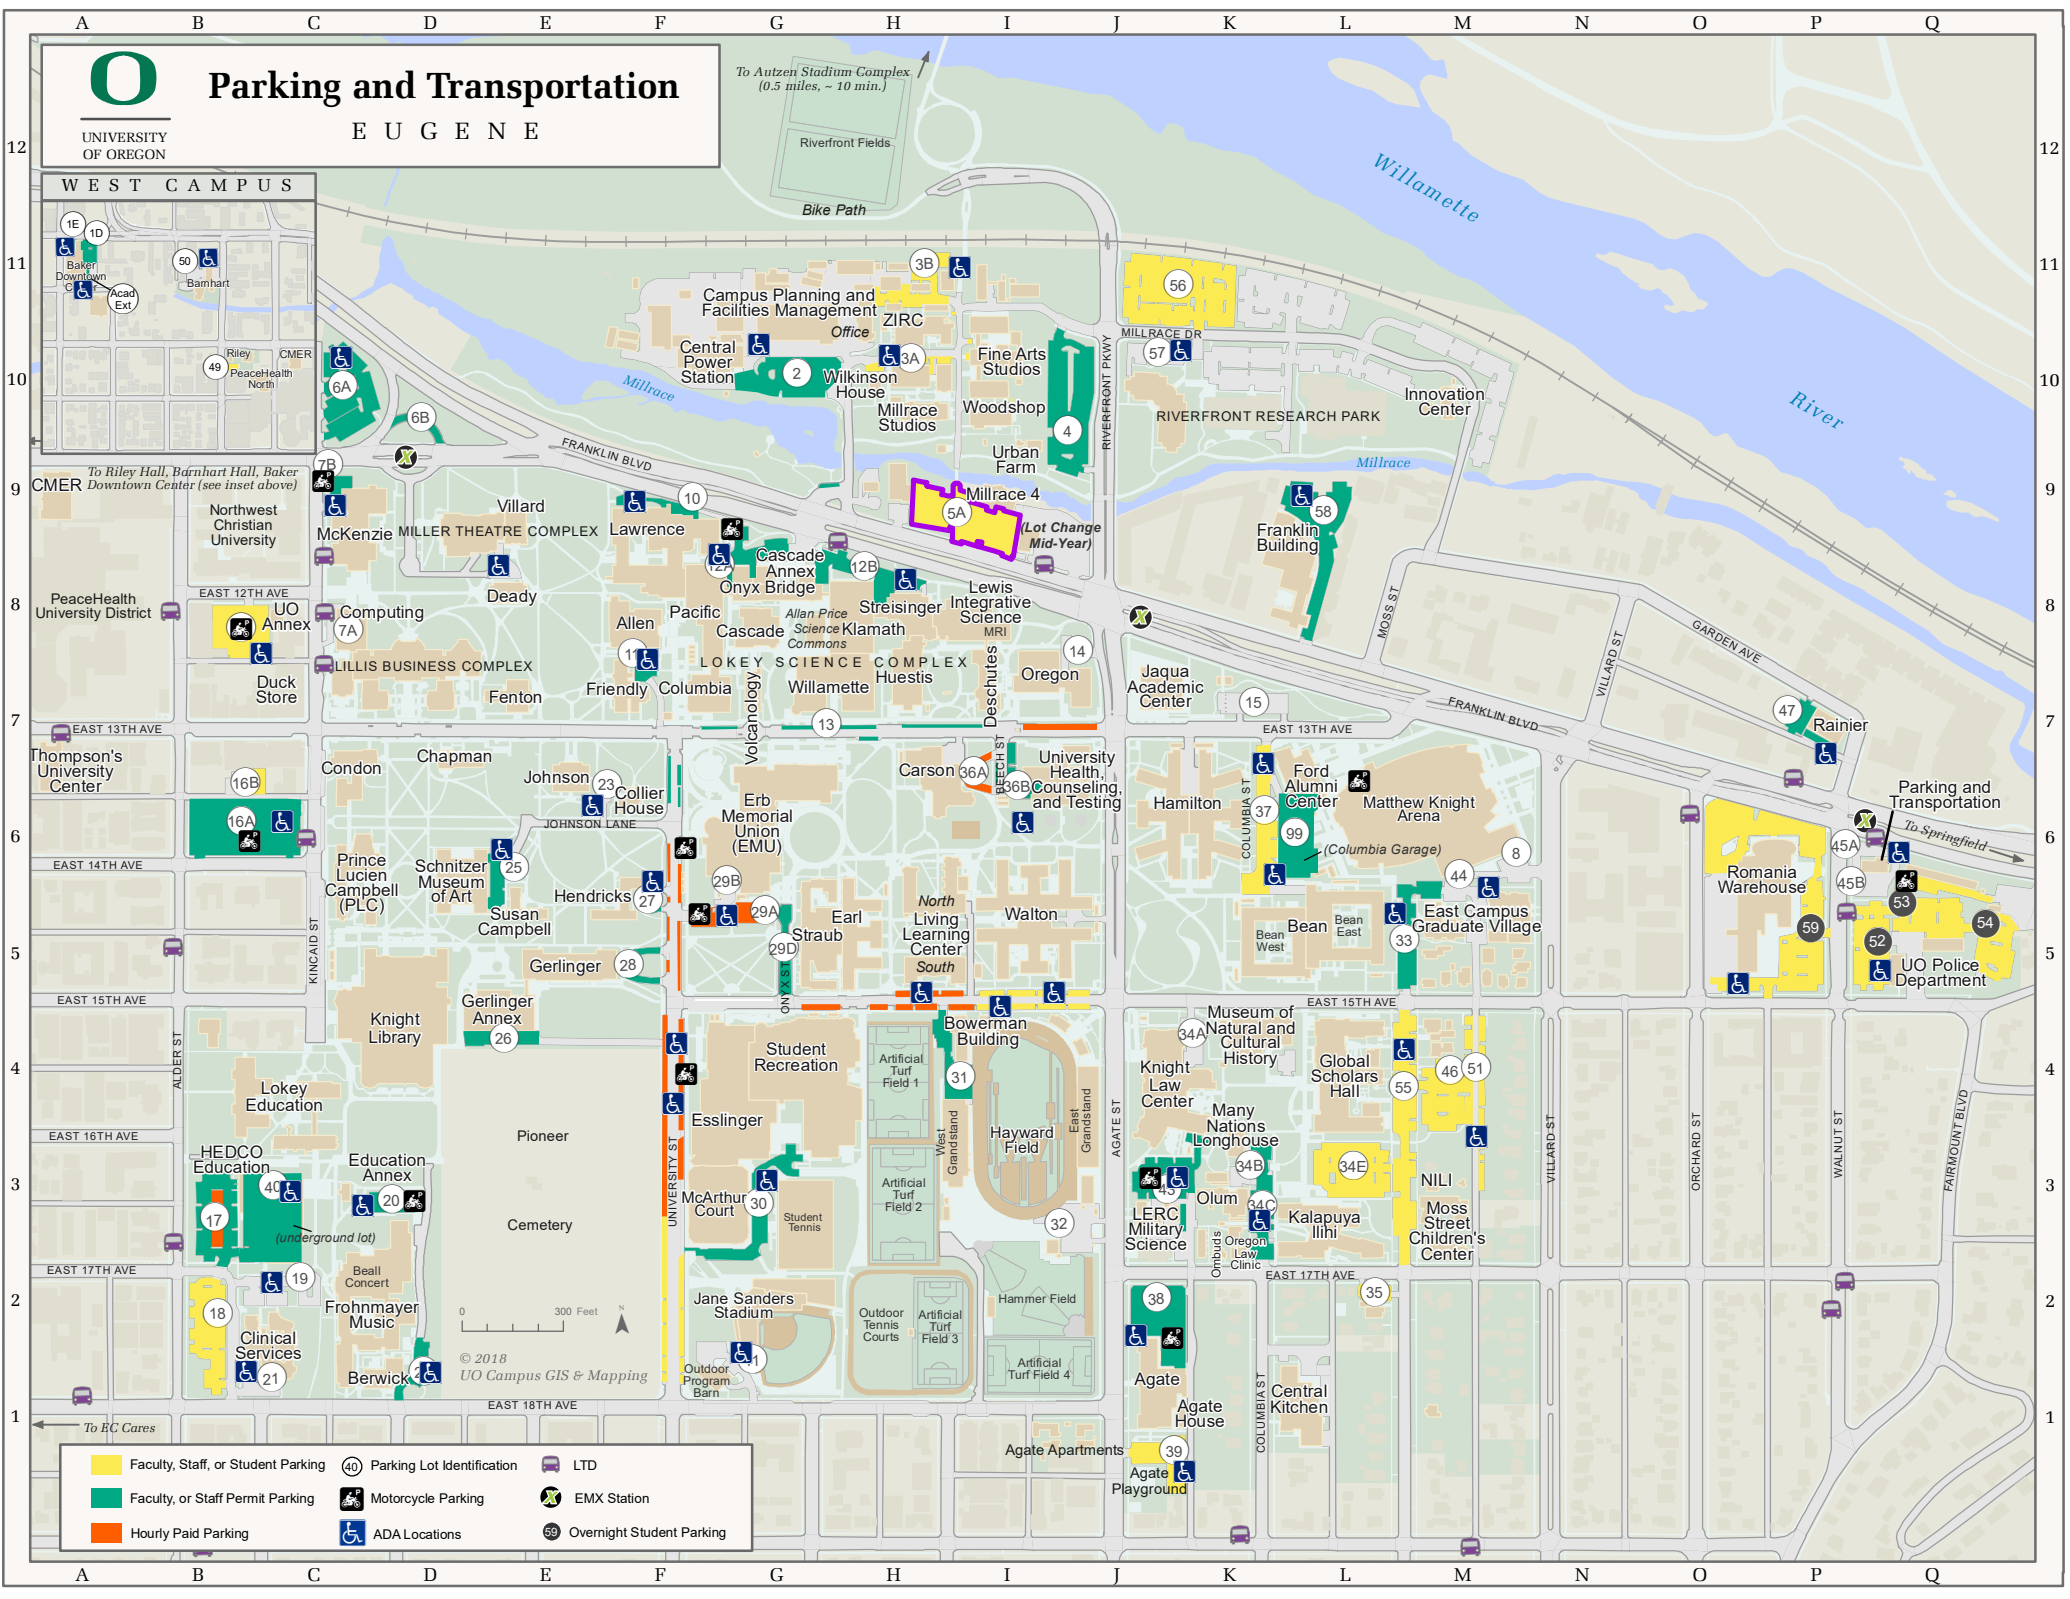

Parking and Transportation

UNIVERSITY OF OREGON

EUGENE

To Autzen Stadium Complex
(0.5 miles, ~ 10 min.)

Riverfront Fields

Bike Path

Willamette River

WEST CAMPUS

1E 1D

Baker Downtown Center Acad Ext

50 Bamhart

49 Riley PeaceHealth North

6A

6B

Northwest Christian University

PeaceHealth University District

UO Annex

Duck Store

16B

16A

Thompson's University Center

16A

16B

16A

16B

16A

16B

16A

16B

16A

16B

16A

16B

16A

16B

16A

16B

16A

16B

16A

16B

6A

6B

7A

7B

7A

7B

7A

7B

7A

7B

7A

7B

7A

7B

7A

7B

7A

7B

7A

7B

7A

7B

7A

7B

7A

7B

7A

7B

7A

7B

7A

7B

7A

7B

2

3A

3B

3A

3B

3A

3B

3A

3B

3A

3B

3A

3B

3A

3B

3A

3B

3A

3B

3A

3B

3A

3B

3A

3B

3A

3B

3A

3B

3A

3B

3A

3B

3A

4

5A

5B

5A

5B

5A

5B

5A

5B

5A

5B

5A

5B

5A

5B

5A

5B

5A

5B

5A

5B

5A

5B

5A

5B

5A

5B

5A

5B

5A

5B

5A

5B

5A

56

57

56

57

56

57

56

57

56

57

56

57

56

57

56

57

56

57

56

57

56

57

56

57

56

57

56

57

56

57

56

57

56

57

58

59

58

59

58

59

58

59

58

59

58

59

58

59

58

59

58

59

58

59

58

59

58

59

58

59

58

59

58

59

58

59

58

59

0 300 Feet

© 2018 UO Campus GIS & Mapping

	Faculty, Staff, or Student Parking		Parking Lot Identification		LTD
	Faculty, or Staff Permit Parking		Motorcycle Parking		EMX Station
	Hourly Paid Parking		ADA Locations		Overnight Student Parking

A B C D E F G H I J K L M N O P Q

12 11 10 9 8 7 6 5 4 3 2 1

12 11 10 9 8 7 6 5 4 3 2 1