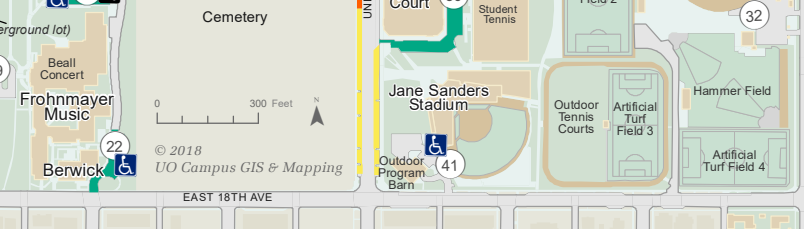

Parking and Transportation

UNIVERSITY OF OREGON

EUGENE

To Autzen Stadium Complex
(0.5 miles, ~ 10 min.)
Riverfront Fields
Bike Path

To Riley Hall, Barnhart Hall, Baker Downtown Center (see inset above)

Faculty, Staff, or Student Parking	Parking Lot Identification	LTD
Faculty, or Staff Permit Parking	Motorcycle Parking	EMX Station
Hourly Paid Parking	ADA Locations	Overnight Student Parking

© 2018 UO Campus GIS & Mapping

0 300 Feet

To EC Cares

To Springfield