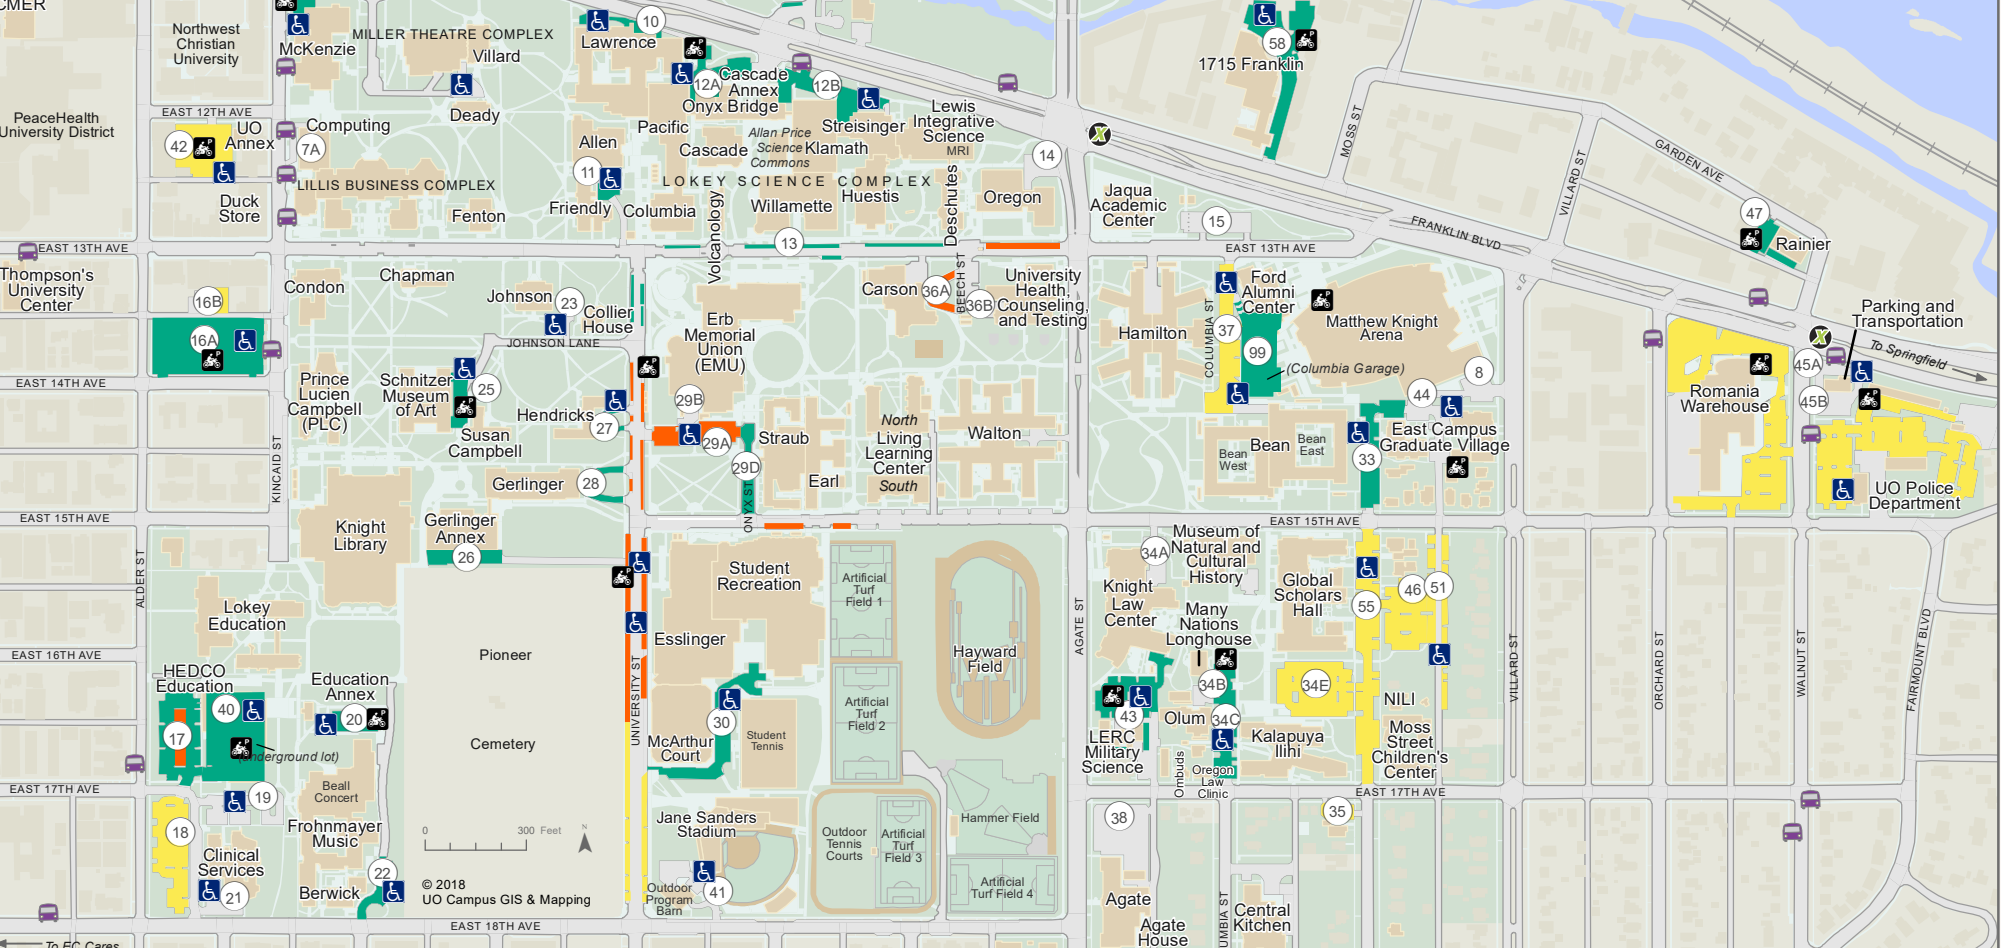

Parking and Transportation

UNIVERSITY OF OREGON

EUGENE

WEST CAMPUS

To Autzen Stadium Complex
(0.5 miles, ~ 10 min.)

To Riley Hall, Barnhart Hall, Baker Downtown Center (see inset above)

	Faculty, Staff, or Student Parking		Parking Lot Identification		LTD
	Faculty, or Staff Permit Parking		Motorcycle Parking		EMX Station
	Hourly Paid Parking		ADA Locations		

© 2018 UO Campus GIS & Mapping

0 300 Feet

To EC Cares

To Springfield