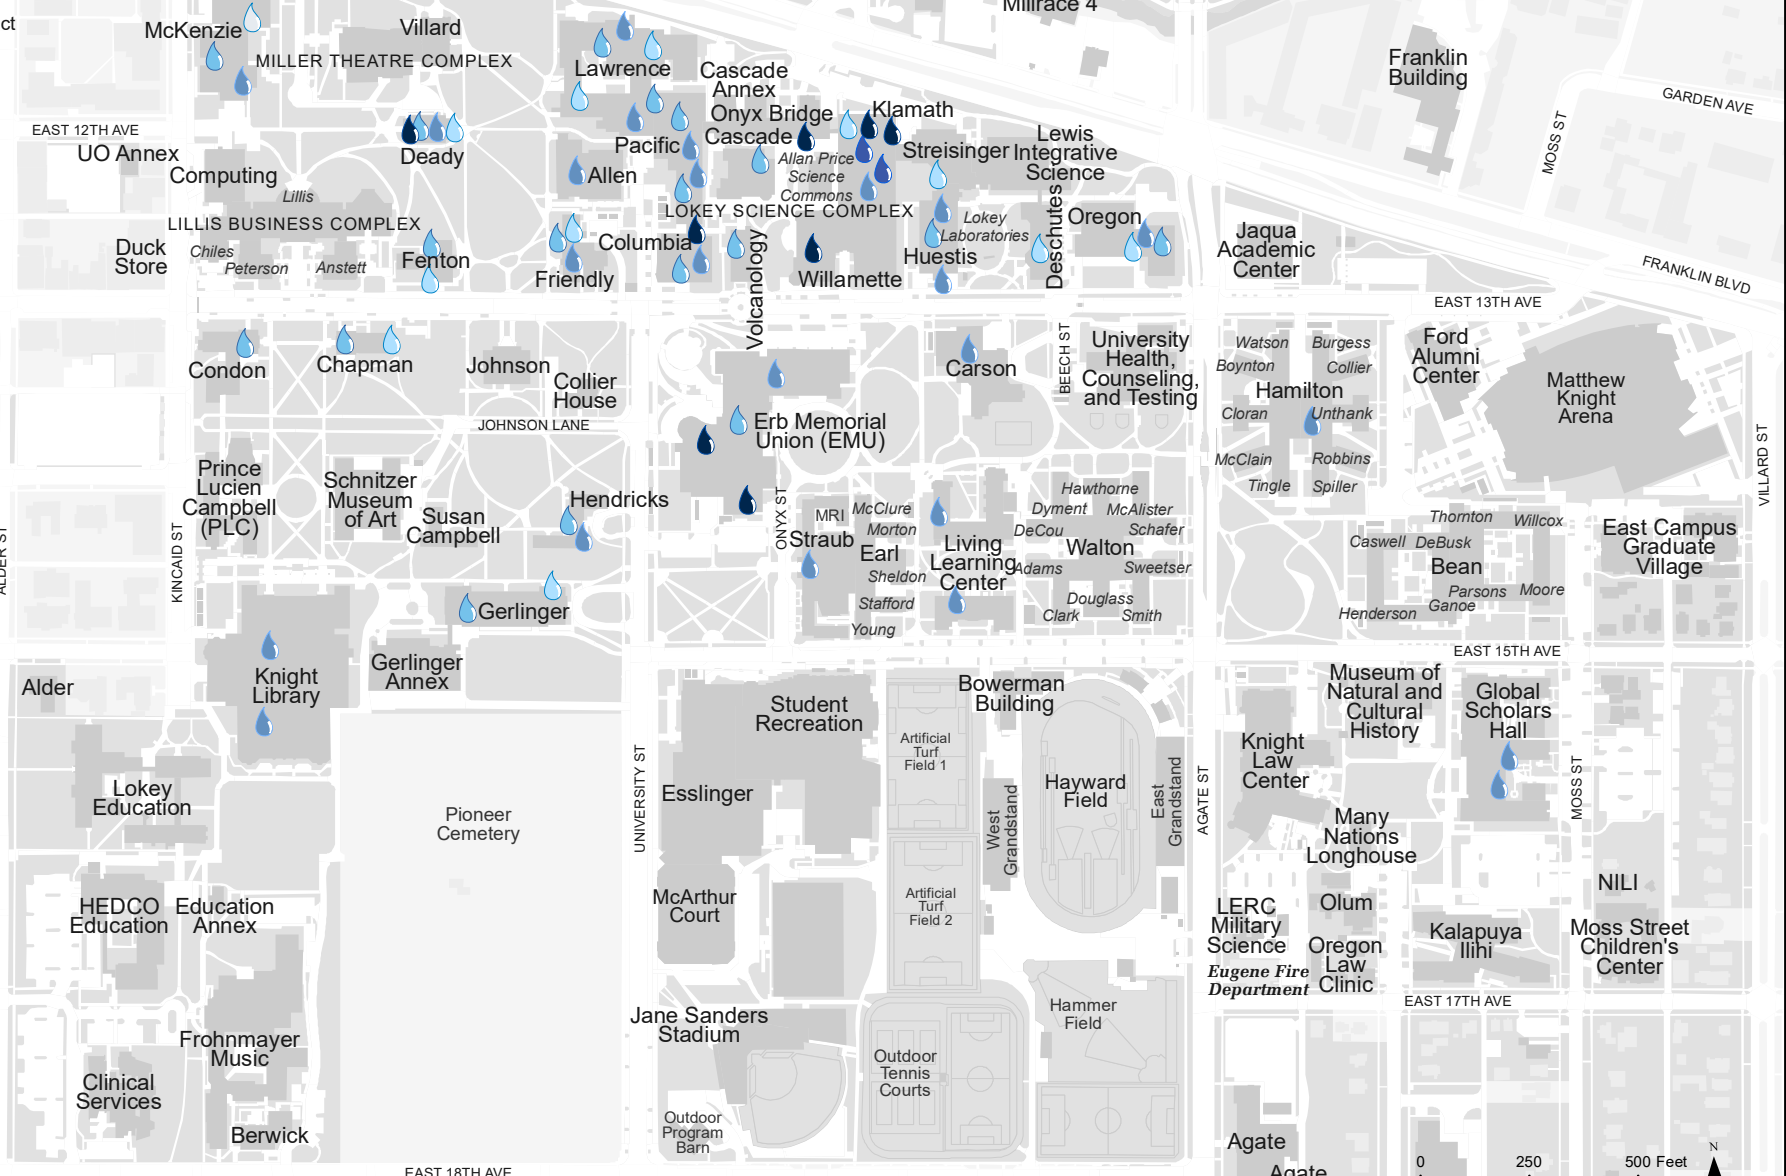

University of Oregon

Water Bottle Refilling Spigots

Water Spigots

-  Basement
-  Ground Floor
-  1st Floor
-  2nd Floor
-  3rd Floor
-  4th Floor

- Allen Hall**
1st Floor - Near Room 126
- Barnhart Hall**
1st Floor - Near Entrance to Dining
- Carson Hall**
1st Floor - Outside room 131
- Cascade Hall**
2nd Floor - Near Room 215
- Chapman Hall**
2nd Floor - Across from Room 204
- Columbia Hall**
3rd Floor - Near Room 316
- Columbia Hall**
Basement - Next to room 45
- Columbia Hall**
1st Floor - Next to room 142
- Columbia Hall**
2nd Floor - Next to room 247
- Condon Hall**
2nd Floor - Near Room 201
- Deady Hall**
Basement - Next to Room 5A
- Deady Hall**
1st Floor - Near Entrance and Room 10
- Deady Hall**
2nd Floor - Near Room 208 by stairs
- Deady Hall**
3rd Floor - Near Room 304 by stairs
- Deschutes Hall**
3rd Floor - Near Room 322
- EMU**
Basement - Next to The Break:
Near Room 58
- EMU**
1st Floor - Next to Room 115
- EMU**
2nd Floor - Outside Ballroom
- Fenton Hall**
2nd Floor - Next to Women's Restroom
- Friendly Hall**
3rd Floor - Across the hall from 312
- Friendly Hall**
1st Floor - By the office
- Friendly Hall**
2nd Floor - Near Room 201 by stairs
- Friendly Hall**
3rd Floor - Near Room 308 by stairs
- Gerlinger Hall**
2nd Floor - Near Room 242
- Gerlinger Hall**
3rd Floor - Next to Women's Restroom
- Global Scholars Hall**
1st Floor - Near Women's Restroom
- Hamilton Complex**
1st Floor - Fresh Market Cafe
- Hendricks Hall**
1st Floor - Next to Grab-n-Go
- Hendricks Hall**
1st Floor - Near Room 119
- Hendricks Hall**
2nd Floor - Near Room 220 by elevator
- Huestis Hall**
1st Floor - On same wall as Room 111;
- Huestis Hall**
1st Floor - Near Room 132
- Klamath Hall**
2nd Floor - Next to Room 219
- Klamath Hall**
Basement - Next to Room B32;
- Klamath Hall**
Next to Room B84
- Klamath Hall**
Ground Floor - Next to Room 32;
- Klamath Hall**
Next to Room 84
- Klamath Hall**
1st Floor - Next to Room 184
- Klamath Hall**
3rd Floor - Near Room 332
- Knight Library**
1st Floor - By Room 120;
- Knight Library**
By Room 126
- Lawrence Hall**
1st Floor - Near Room 112
- Lawrence Hall**
Near Room 171
- Lawrence Hall**
2nd Floor - Near Room 206;
- Lawrence Hall**
Near Room 256
- Lawrence Hall**
3rd Floor - Near Room 315;
- Lawrence Hall**
Near Room 375
- LLC North**
1st Floor - Near Room 123
- LLC South**
1st Floor - Near Room 101
- McKenzie Hall**
1st Floor - Near Room 111
- McKenzie Hall**
2nd Floor - Near Room 214
- McKenzie Hall**
4th Floor - Next to Room 441
- Onyx Bridge**
Outside Science Library Entrance
- Oregon Hall**
1st Floor - East side, next to Restrooms
- Oregon Hall**
2nd Floor - Near Room 252
- Oregon Hall**
3rd Floor - East side, next to Restrooms
- Pacific Hall**
1st Floor - Next to Room 112;
- Pacific Hall**
Next to A&E office
- Pacific Hall**
2nd Floor - Next to Room 220;
- Pacific Hall**
Next to Baker Lighting Lab
- Straub Hall**
1st Floor - Near Women's Restroom
- Streisinger Hall**
3rd Floor - Near Room 392
- Volcanology**
2nd Floor - Across from Room 204
- Willamette Hall**
Basement - Across from Room 10