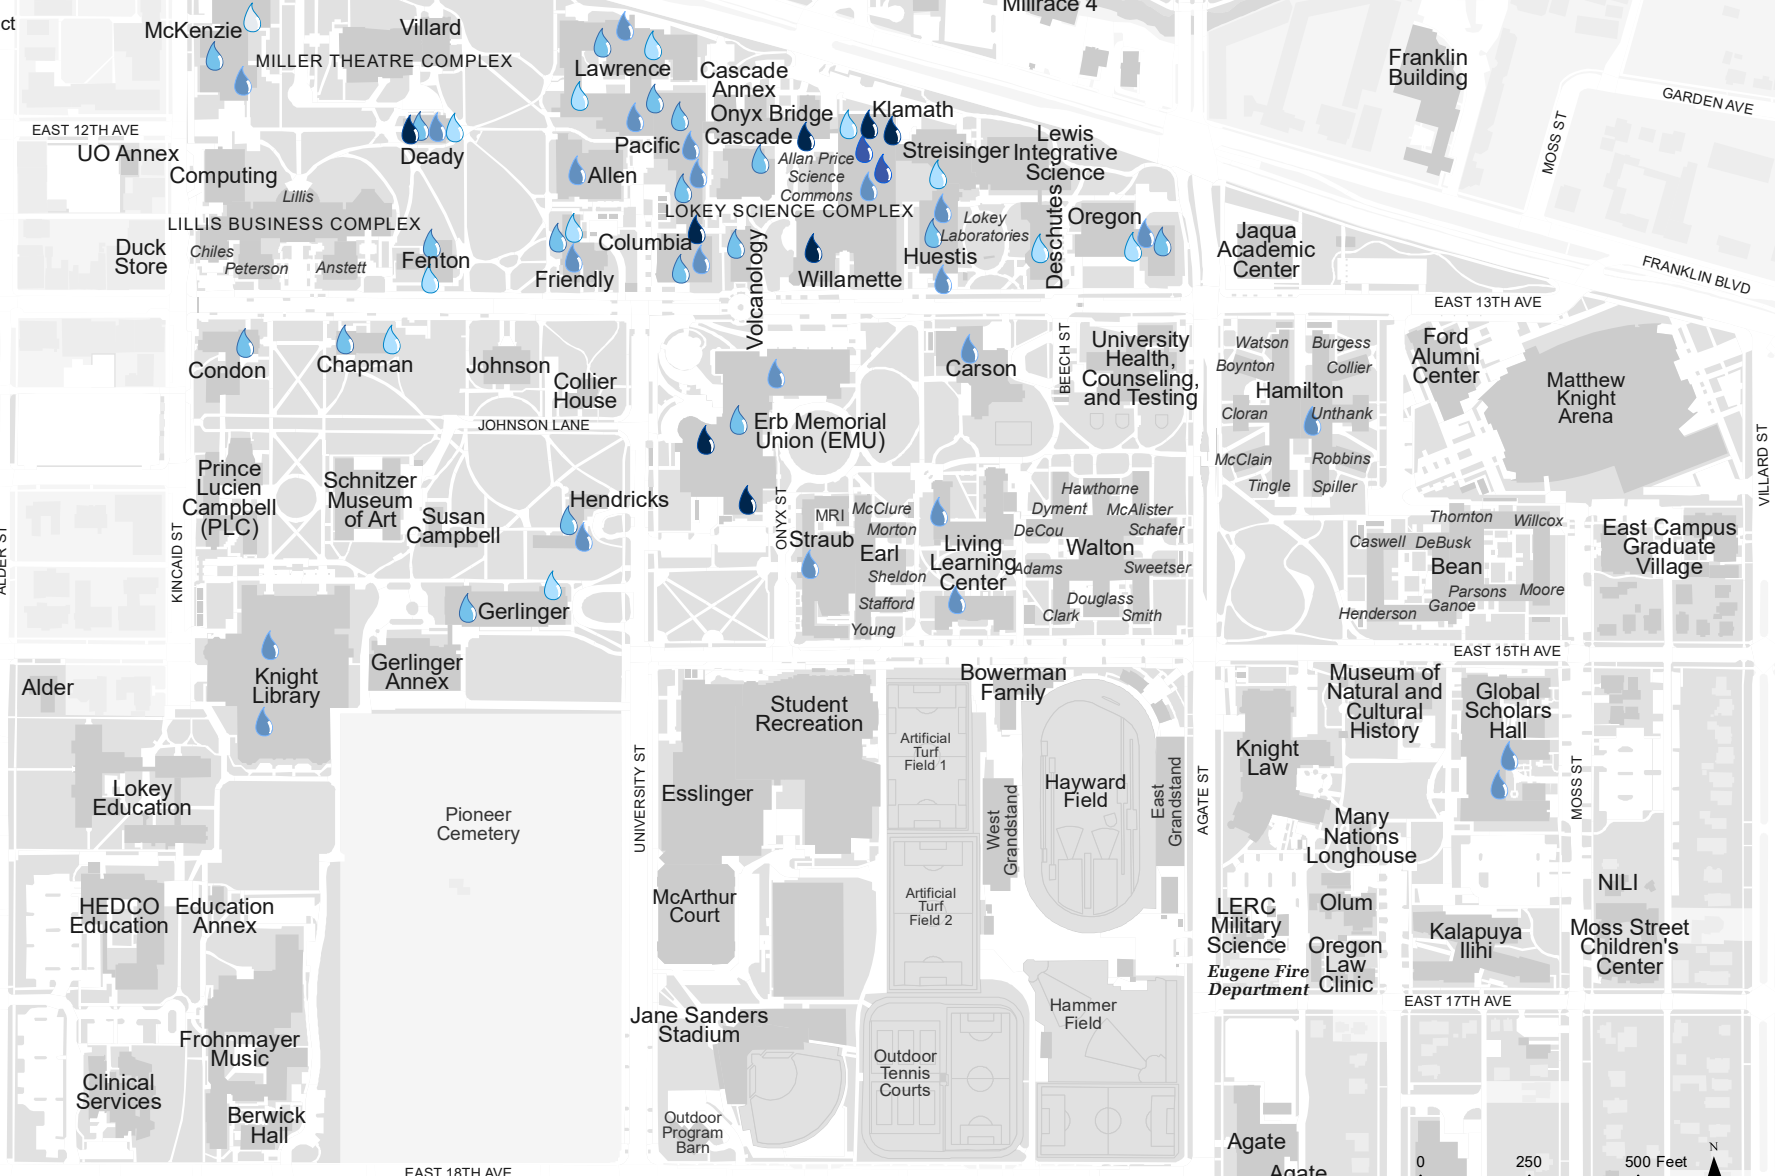

## Water Bottle Refilling Spigots

**Water Spigots**

-  Basement
-  Ground Floor
-  1st Floor
-  2nd Floor
-  3rd Floor
-  4th Floor

**WEST CAMPUS**

- Allen Hall**  
1st Floor - Near Room 126
- Barnhart Hall**  
1st Floor - Near Entrance to Dining
- Carson Hall**  
1st Floor - Outside room 131
- Cascade Hall**  
2nd Floor - Near Room 215
- Chapman Hall**  
2nd Floor - Across from Room 204
- Columbia Hall**  
3rd Floor - Near Room 316
- Columbia Hall**  
Basement - Next to room 45
- Columbia Hall**  
1st Floor - Next to room 142
- Columbia Hall**  
2nd Floor - Next to room 247
- Condon Hall**  
2nd Floor - Near Room 201
- Deady Hall**  
Basement - Next to Room 5A
- Deady Hall**  
1st Floor - Near Entrance and Room 10
- Deady Hall**  
2nd Floor - Near Room 208 by stairs
- Deady Hall**  
3rd Floor - Near Room 304 by stairs
- Deschutes Hall**  
3rd Floor - Near Room 322
- EMU**  
Basement - Next to The Break:  
Near Room 58
- EMU**  
1st Floor - Next to Room 115
- EMU**  
2nd Floor - Outside Ballroom
- Fenton Hall**  
2nd Floor - Next to Women's Restroom
- Fenton Hall**  
3rd Floor - Across the hall from 312
- Friendly Hall**  
1st Floor - By the office
- Friendly Hall**  
2nd Floor - Near Room 201 by stairs
- Friendly Hall**  
3rd Floor - Near Room 308 by stairs
- Gerlinger Hall**  
2nd Floor - Near Room 242
- Gerlinger Hall**  
3rd Floor - Next to Women's Restroom
- Global Scholars Hall**  
1st Floor - Near Women's Restroom
- Global Scholars Hall**  
1st Floor - Fresh Market Cafe
- Hamilton Complex**  
1st Floor - Next to Grab-n-Go
- Hendricks Hall**  
1st Floor - Near Room 119
- Hendricks Hall**  
2nd Floor - Near Room 220 by elevator
- Huestis Hall**  
1st Floor - On same wall as Room 111;  
Next to Room 132
- Klamath Hall**  
2nd Floor - Next to Room 219
- Klamath Hall**  
Basement - Next to Room B32;  
Next to Room B84
- Klamath Hall**  
Ground Floor - Next to Room 32;  
Next to Room 84
- Klamath Hall**  
1st Floor - Next to Room 184
- Klamath Hall**  
3rd Floor - Near Room 332
- Knight Library**  
1st Floor - By Room 120;  
By Room 126
- Lawrence Hall**  
1st Floor - Near Room 112  
Near Room 171
- Lawrence Hall**  
2nd Floor - Near Room 206;  
Near Room 256
- Lawrence Hall**  
3rd Floor - Near Room 315;  
Near Room 375
- LLC North**  
1st Floor - Near Room 123
- LLC South**  
1st Floor - Near Room 101
- McKenzie Hall**  
1st Floor - Near Room 111
- McKenzie Hall**  
2nd Floor - Near Room 214
- McKenzie Hall**  
4th Floor - Next to Room 441
- Onyx Bridge**  
Outside Science Library Entrance
- Oregon Hall**  
1st Floor - East side, next to Restrooms
- Oregon Hall**  
2nd Floor - Near Room 252
- Oregon Hall**  
3rd Floor - East side, next to Restrooms
- Pacific Hall**  
1st Floor - Next to Room 112;  
Next to AEI office
- Pacific Hall**  
2nd Floor - Next to Room 220;  
Next to Baker Lighting Lab
- Straub Hall**  
1st Floor - Near Women's Restroom
- Streisinger Hall**  
3rd Floor - Near Room 392
- Volcanology**  
2nd Floor - Across from Room 204
- Willamette Hall**  
Basement - Across from Room 10