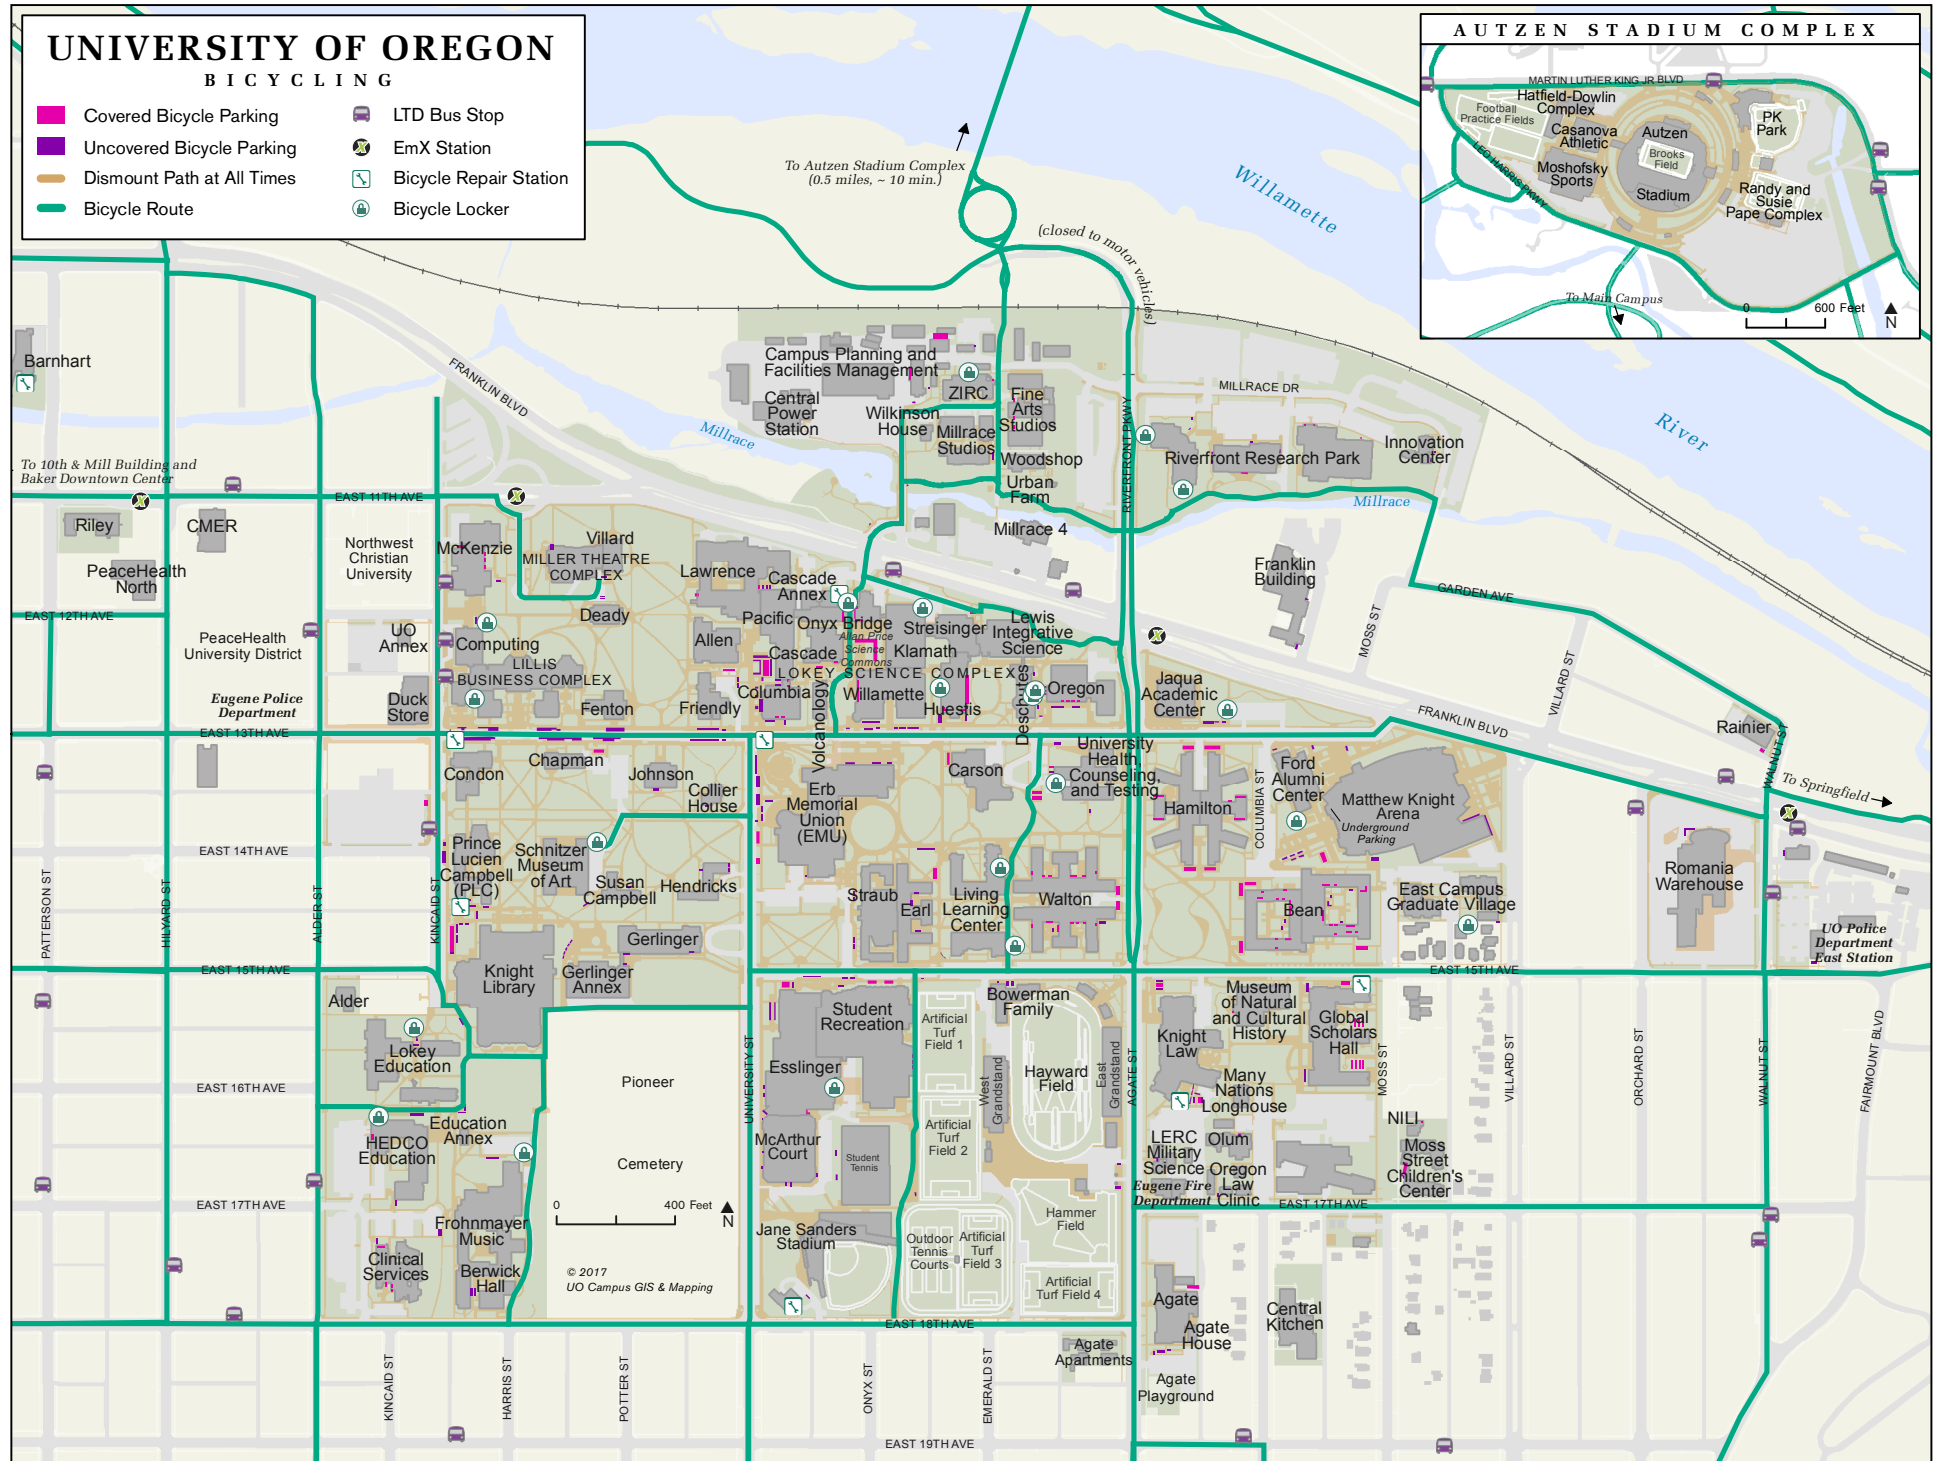

UNIVERSITY OF OREGON BICYCLING

- Covered Bicycle Parking
- Uncovered Bicycle Parking
- Dismount Path at All Times
- Bicycle Route
- LTD Bus Stop
- EmX Station
- Bicycle Repair Station
- Bicycle Locker

© 2017
UO Campus GIS & Mapping