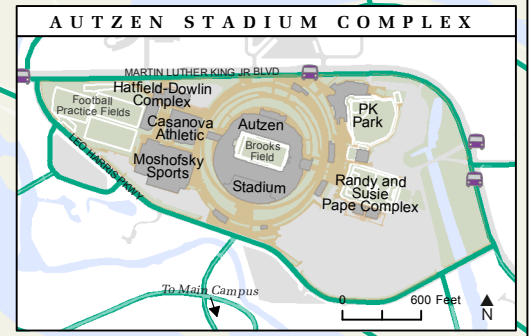

UNIVERSITY OF OREGON BICYCLING

- Covered Bicycle Parking
- Uncovered Bicycle Parking
- Dismount Path at All Times
- Bicycle Route
- LTD Bus Stop
- EmX Station
- Bicycle Repair Station
- Bicycle Locker

© 2017
UO Campus GIS & Mapping