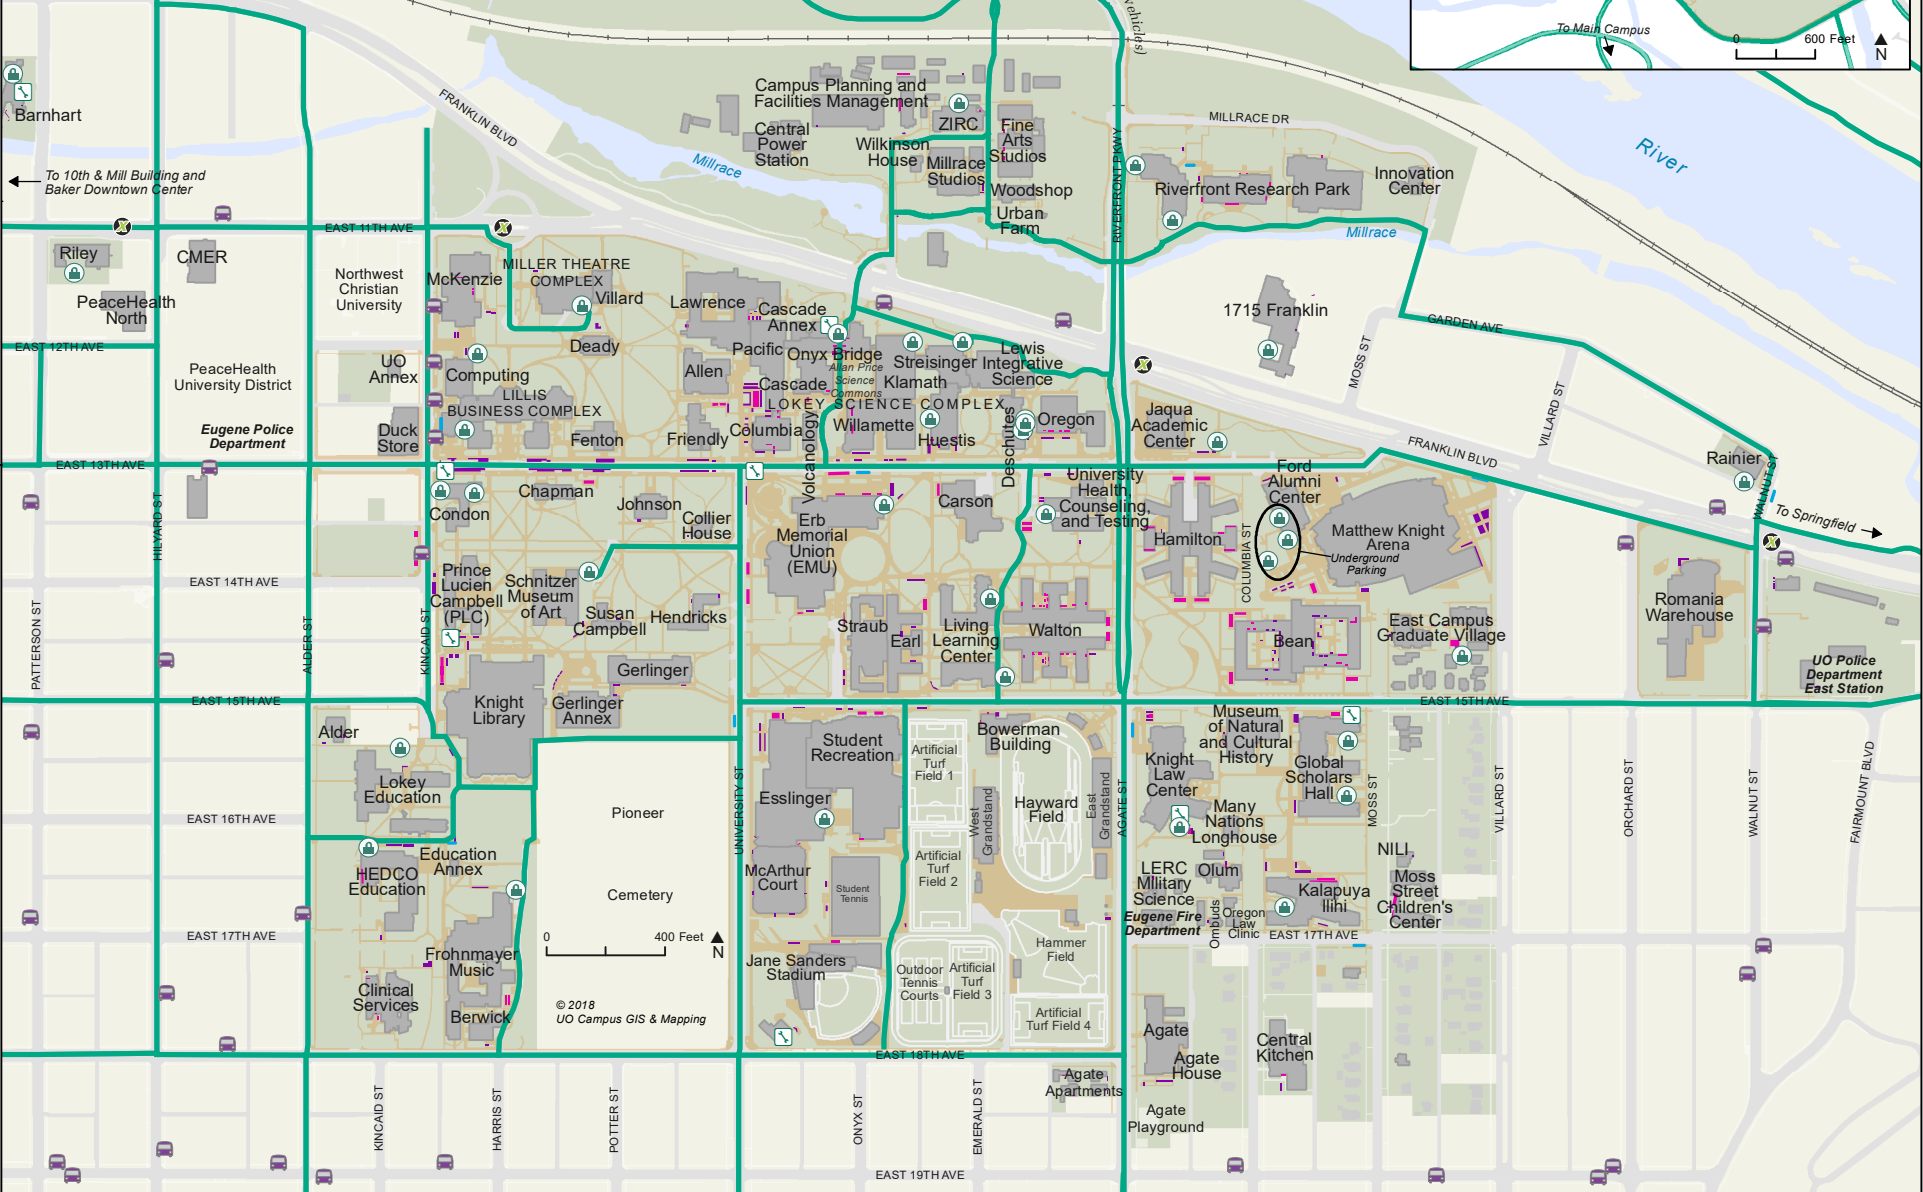

UNIVERSITY OF OREGON BICYCLING

- Covered Bicycle Parking
- Uncovered Bicycle Parking
- Peace Health Bike Share
- Dismount Path at All Times
- Bicycle Route
- LTD Bus Stop LTD Bus Stop
- EmX Station EmX Station
- Bicycle Repair Station Bicycle Repair Station
- Bicycle Locker Bicycle Locker

To Autzen Stadium Complex
(0.5 miles, ~ 10 min.)

(closed to motor vehicles)

Willamette
River

To Springfield →