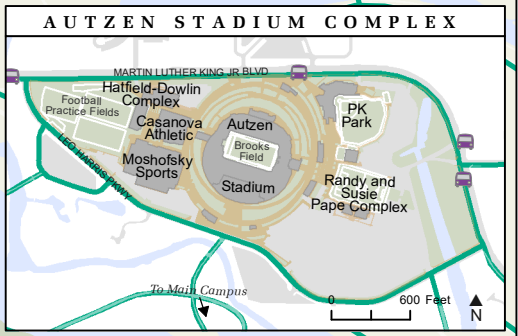

UNIVERSITY OF OREGON

BICYCLING

- Covered Bicycle Parking
- Uncovered Bicycle Parking
- Dismount Path at All Times
- Bicycle Route
- LTD LTD Bus Stop
- EmX EmX Station
- BRS Bicycle Repair Station
- BL Bicycle Locker

To Autzen Stadium Complex
(0.5 miles, ~ 10 min.)

(closed to motor vehicles)

0 400 Feet
© 2018
UO Campus GIS & Mapping