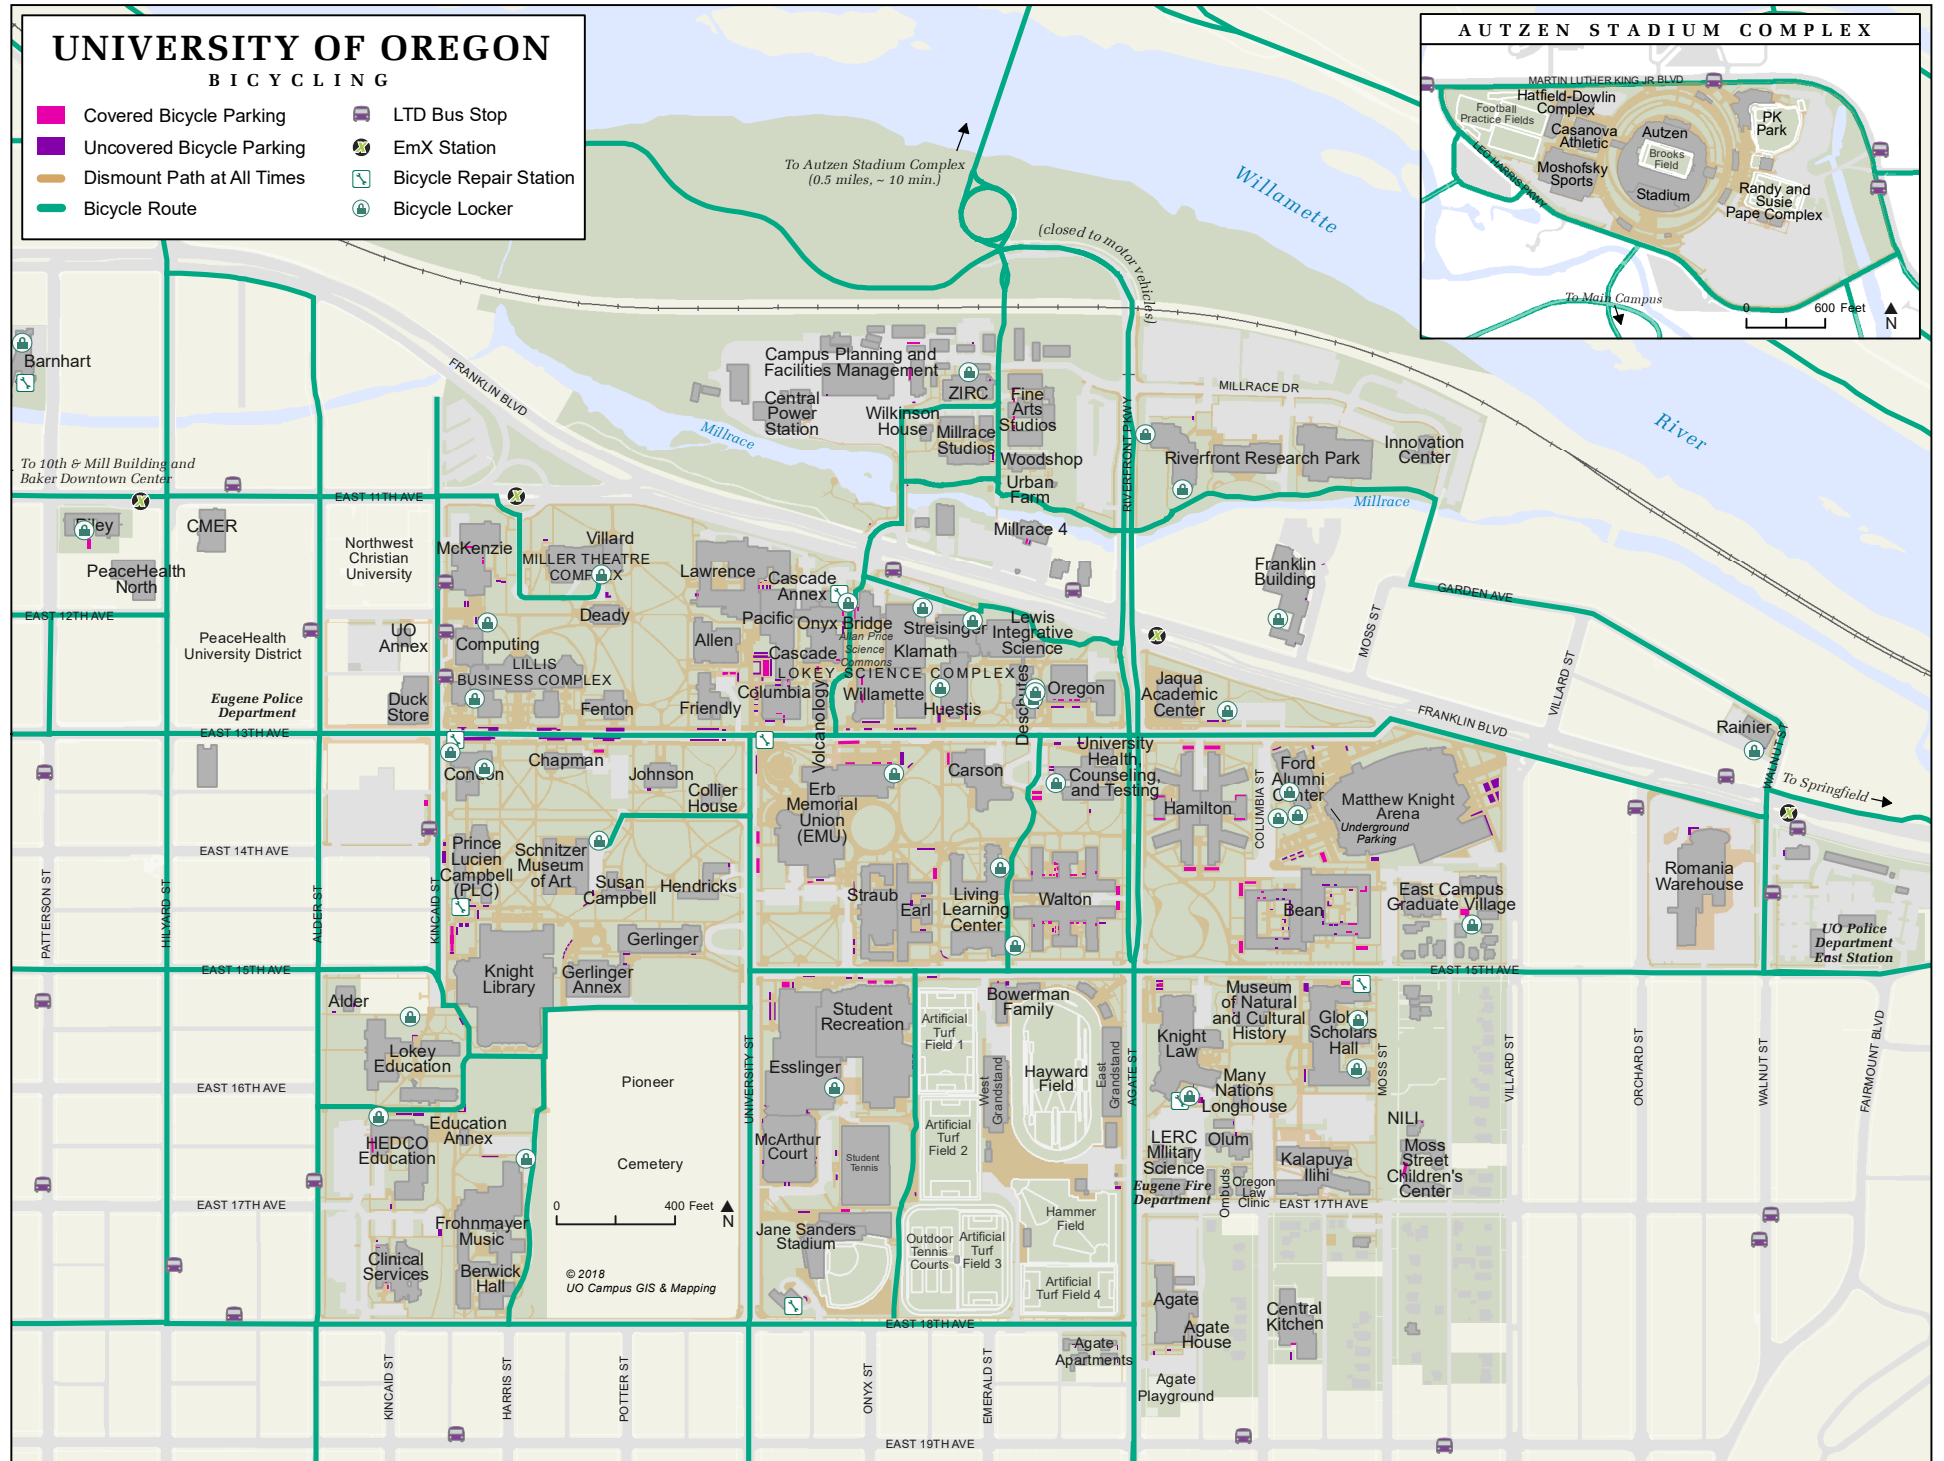

UNIVERSITY OF OREGON

BICYCLING

- Covered Bicycle Parking
- Uncovered Bicycle Parking
- Dismount Path at All Times
- Bicycle Route
- LTD LTD Bus Stop
- EmX EmX Station
- BRS Bicycle Repair Station
- BL Bicycle Locker

To Autzen Stadium Complex
(0.5 miles, ~ 10 min.)

(closed to motor vehicles)

0 400 Feet
© 2018
UO Campus GIS & Mapping