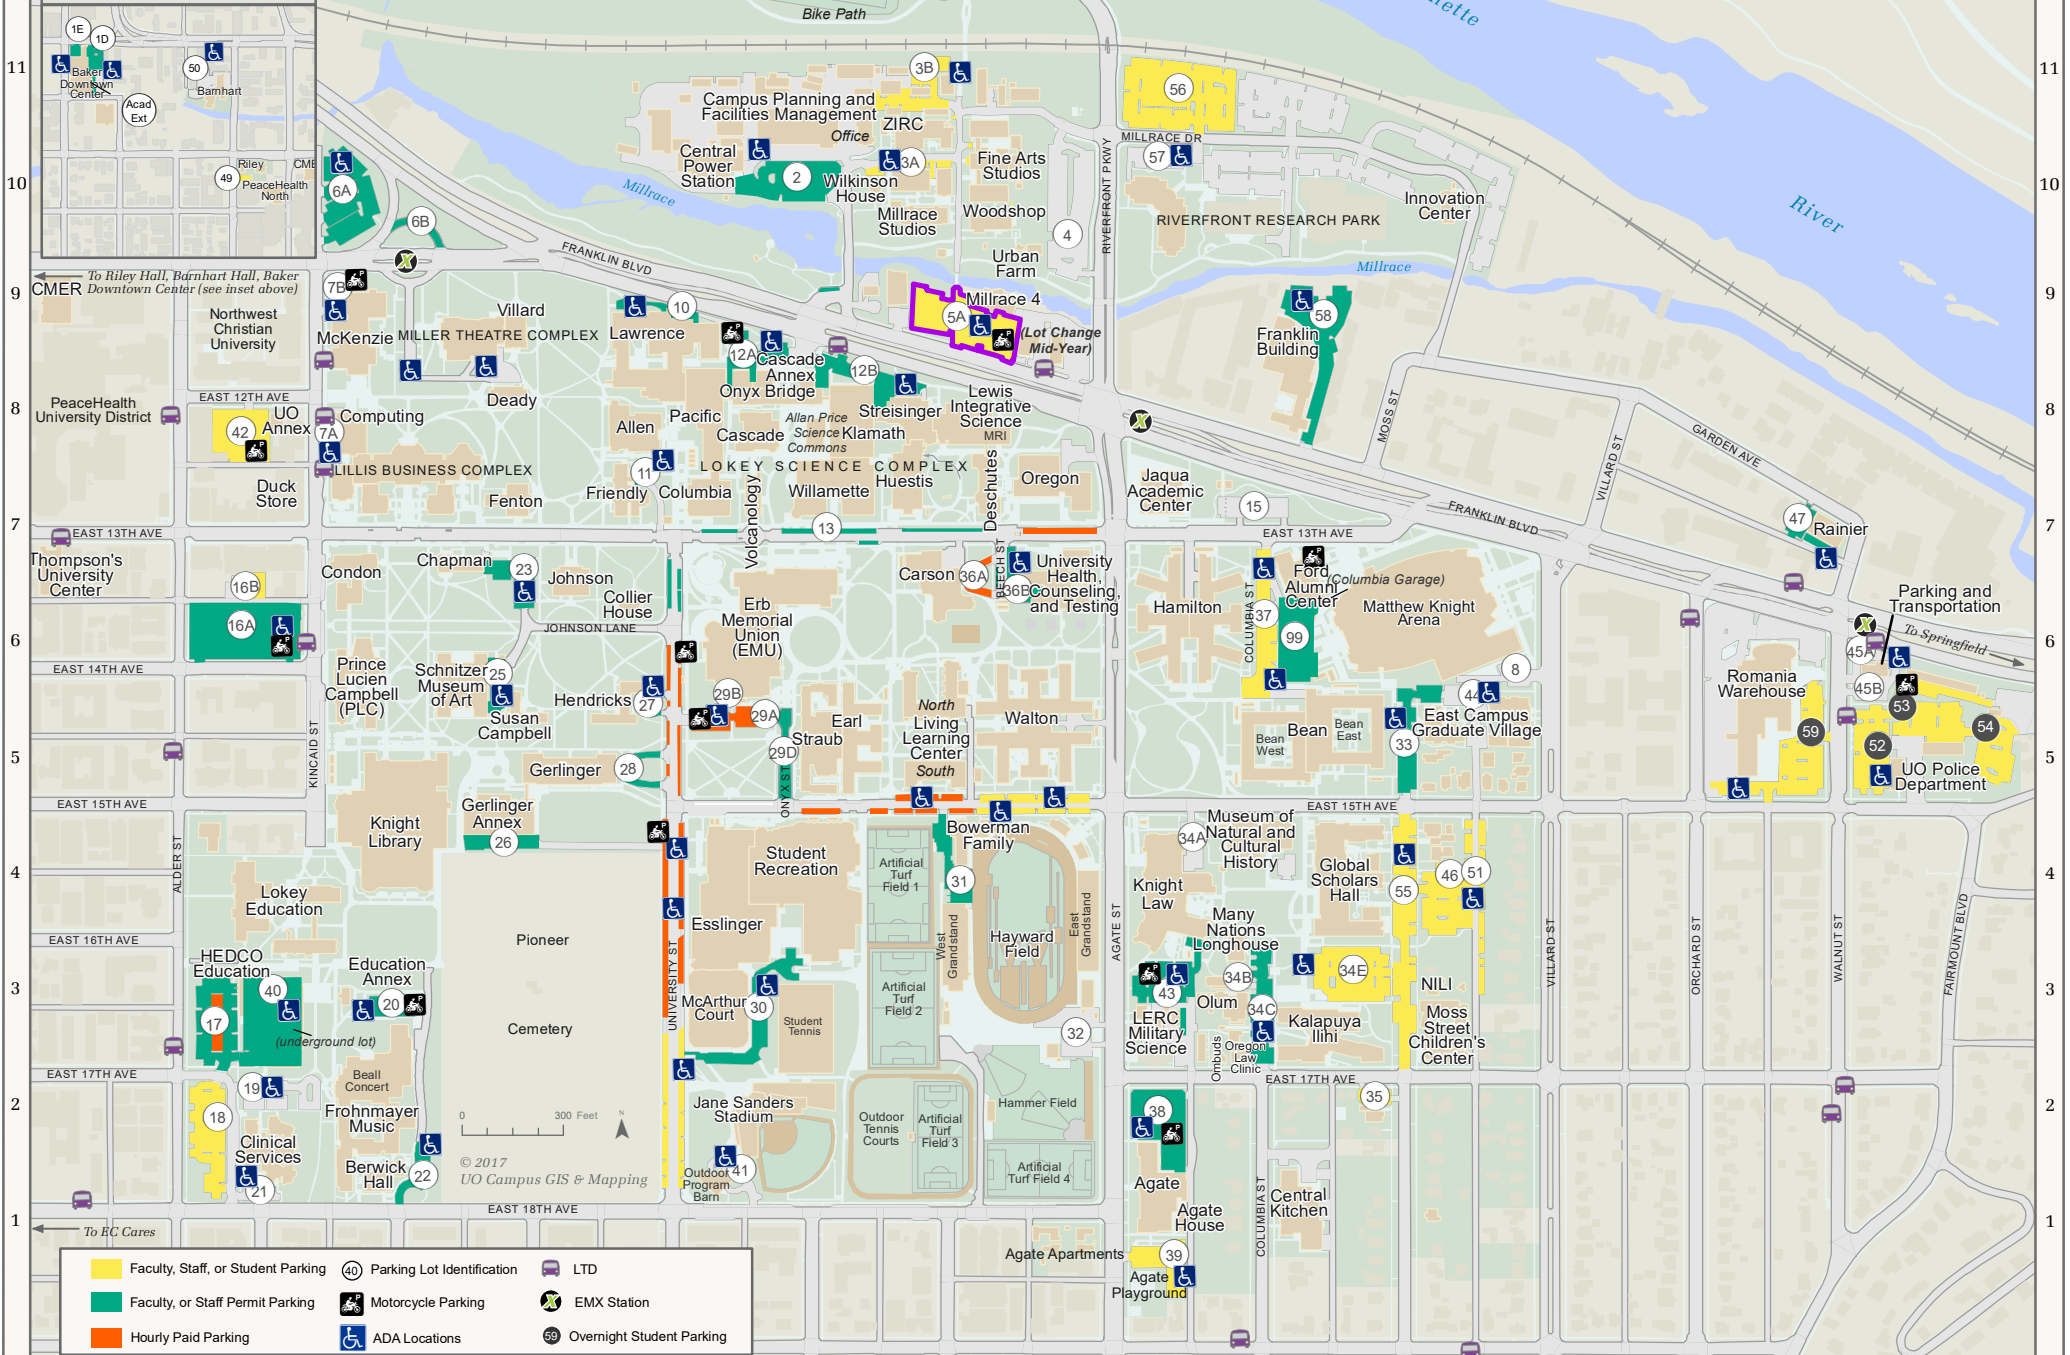

Parking and Transportation

UNIVERSITY OF OREGON

EUGENE

To Autzen Stadium Complex
(0.5 miles, ~ 10 min.)
Riverfront Fields
Bike Path

WEST CAMPUS

	Faculty, Staff, or Student Parking		Parking Lot Identification		LTD
	Faculty, or Staff Permit Parking		Motorcycle Parking		EMX Station
	Hourly Paid Parking		ADA Locations		Overnight Student Parking

© 2017
UO Campus GIS & Mapping

0 300 Feet

A B C D E F G H I J K L M N O P Q

12 11 10 9 8 7 6 5 4 3 2 1