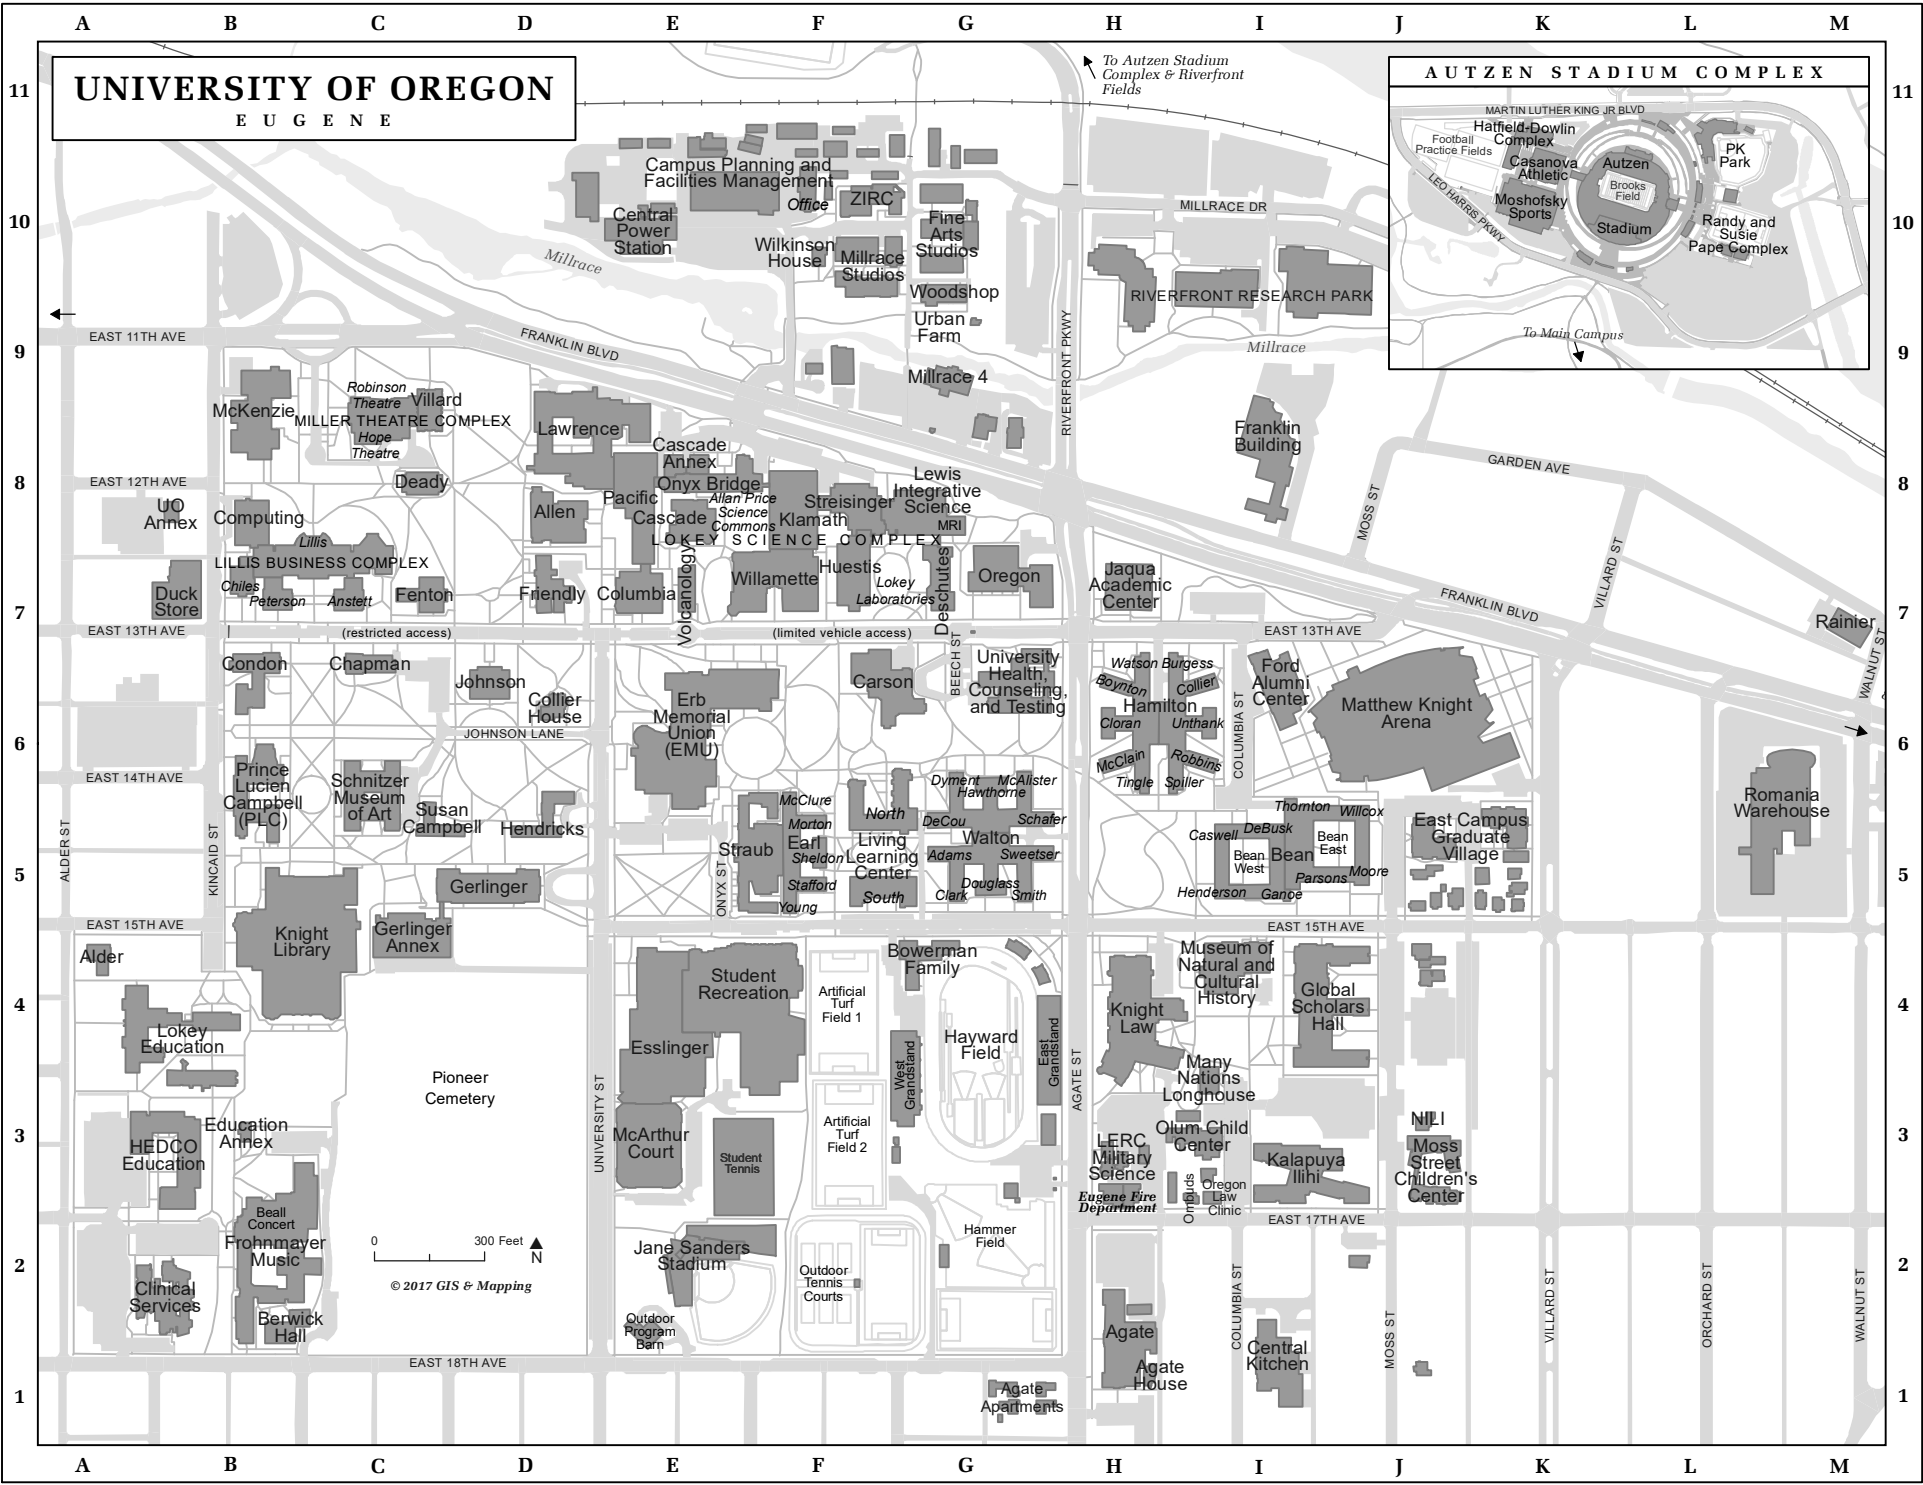

UNIVERSITY OF OREGON

EUGENE

0 300 Feet N
© 2017 GIS & Mapping